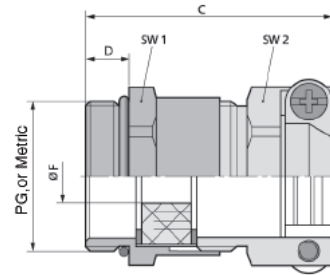

Application Advantage:

- The extended fitting allows the clamp to reach protection class IP55
- An o-ring is included on the mounting thread to provide additional sealing

Technical Data:

Materials:
 Body: Nickel-Plated Brass
 Saddle Clamp: Nickel-Plated Brass
 Screws: Nickel-Plated Brass
 Bushing: Neoprene
 Sealing O-ring: Perbunan (NBR)
 Incised Sealing Ring:
 - SKZ: CR
 - SKZ-M: CR (NBR)

Temperature: -20° C to +80° C

Seal: IP 55

Locknuts: Add SM Locknuts, see Page 522

SKINDICHT® SKZ: Compact Strain Relief Cable Gland with PG Threads

Part Number	Thread Type & Size	Clamping Range øF inches	SW 1/2 Wrenching Flats inches	C Overall Length inches	D Thread Length inches	Max. Installation Diameter inches	Standard Pack Size
52004280	PG-9	.236 - 0.335	.67/.67	1.181	.236	0.945	50
52004290	PG-11	.315 - 0.472	.79/.83	1.181	.236	1.063	50
52004300	PG-13	.472 - 0.551	.87/.87	1.339	.256	1.181	25
52004310	PG-16	.512 - 0.630	.94/.94	1.378	.256	1.299	25
52004320	PG-21	.591 - 0.827	1.18/1.18	1.614	.276	1.654	25
52005570	PG-29	.787 - 1.083	1.57/1.61	1.811	.315	2.283	10

SKINDICHT® SKZ-M: Compact Strain Relief Cable Gland with Metric Threads

Part Number	Thread Type & Size	Inner Thread	Clamping Range øF inches	SW 1/2 Wrenching Flats inches	C Overall Length inches	D Thread Length inches	Max. Installation Diameter inches	Standard Pack Size
52106800	M-16X1.5	PG-9	.197 - 0.315	.71/.67	1.142	.197	0.945	50
52106810	M-20X1.5	PG-11	.276 - 0.472	.87/.79	1.181	.236	1.063	50
52106820	M-20X1.5	PG-13	.433 - 0.512	.87/.87	1.319	.236	1.181	25
52106830	M-20X1.5	PG-16	.512 - 0.591	.94/.94	1.358	.236	1.299	25
52106840	M-25X1.5	PG-21	.630 - 0.760	1.18/1.18	1.614	.276	1.654	25
52106850	M-32X1.5	PG-29	.748 - 1.063	1.57/1.61	1.811	.315	2.283	10