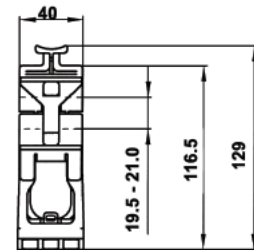

EPIC® Connector Accessories

Quick & Easy Din Rail Adapters

The Quick & Easy system greatly simplifies mounting a wide range of EPIC® connectors onto standard DIN rail without the added cost of housings. The system can be purchased as one complete unit or the upper and lower portions can be purchased separately. The upper portions come in 4 different sizes to accommodate HBE, HD, HDD, HEE, HBS, HBVE, Modular (MC) contact inserts. The bottom portion of the system adjusts to accommodate all

4 sizes. The system components lock into place via snap hooks and are directly mateable with existing systems. The slider latch allows for the quick removal and attachment of the base from the DIN rail for wiring. Also, the unit can be labeled in three places with printed or handwritten labels. A special coding set with key pin will allow for coding of the inserts to prevent mismatch of side by side mounted connectors.

TECHNICAL DATA

- Locking device:** For DIN rail according to DIN EN 50022
- Material:** Polycarbonate
- Color:** Grey
- Material Properties:** Phosphorus & Halogenous free
- Combustibility Class:** V0 (UL 94)
- Temperature Range:** -40° to +125°C