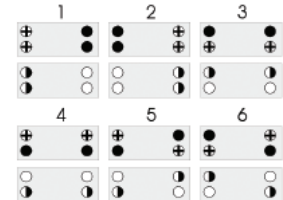

Complete Systems

Part #:	Description:
10027000	HBE 6 Set
10027100	HBE 10 Set
10027200	HBE 16 Set
10027300	HBE 24 Set

Standard Pack of 1

Upper Part Only

Part #:	Description:
10027410	HBE 6 Top
10027510	HBE 10 Top
10027610	HBE 16 Top
10027710	HBE 24 Top

Standard Pack of 10

Lower Part Only

Part #:	Description:
10027810	HBE 6, 10, 16, 24

Standard Pack of 10

Coding Set

Part #:	Description:
10028000	Key Pin & Coding Plug

Standard Pack of 50

Key Pin

Coding Plug

MATING COMPONENTS

Inserts	HBE 6 Systems	HBE 10 Systems	HBE 16 Systems	HBE 24 Systems
HBE Series	HBE 6	HBE 10	HBE 16	HBE 24
HEE Series	HEE 10	HEE 18	HEE 32	HEE 46
HD Series	-	-	HD 40	HD 64
HDD Series	HDD 24	HDD 42	HDD 72	HDD 108
HBS Series	-	-	HBS 6	-
HBVE Series	-	HBVE 3	HBVE 6	HBVE 10
Modular Series	2 Module Frame	3 Module Frame	5 Module Frame	7 Module Frame