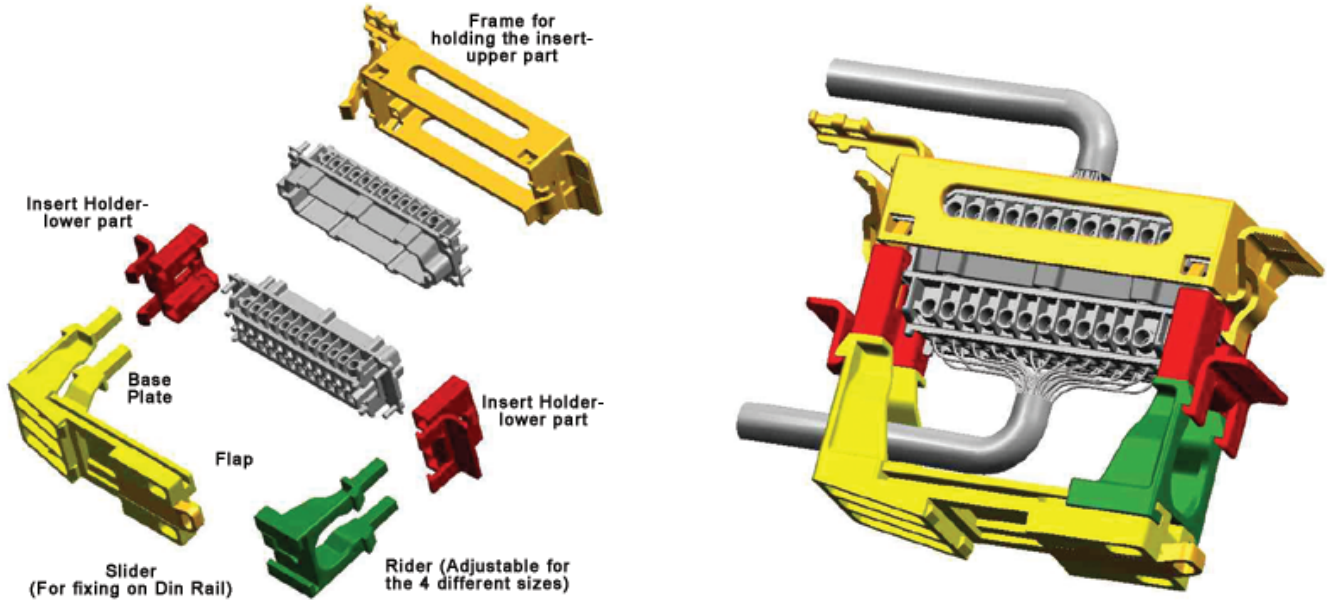

EPIC® Connector Accessories

Quick & Easy Din Rail Adapters

The Quick & Easy system greatly simplifies mounting a wide range of EPIC® connectors onto standard DIN rail without the added cost of housings. The system can be purchased as one complete unit or the upper and lower portions can be purchased separately. The upper portions come in 4 different sizes to accommodate HBE, HD, HDD, HEE, HBS, HBVE, Modular (MC) contact inserts. The bottom portion of the system adjusts to accommodate all

4 sizes. The system components lock into place via snap hooks and are directly mateable with existing systems. The slider latch allows for the quick removal and attachment of the base from the DIN rail for wiring. Also, the unit can be labeled in three places with printed or handwritten labels. A special coding set with key pin will allow for coding of the inserts to prevent mismatch of side by side mounted connectors.

Part #:	Description:
10028000	Key Pin & Coding Plug

Standard Pack of 50

Key Pin

Coding Plug

MATING COMPONENTS

Inserts	HBE 6 Systems	HBE 10 Systems	HBE 16 Systems	HBE 24 Systems
HBE Series	HBE 6	HBE 10	HBE 16	HBE 24
HEE Series	HEE 10	HEE 18	HEE 32	HEE 46
HD Series	-	-	HD 40	HD 64
HDD Series	HDD 24	HDD 42	HDD 72	HDD 108
HBS Series	-	-	HBS 6	-
HBVE Series	-	HBVE 3	HBVE 6	HBVE 10
Modular Series	2 Module Frame	3 Module Frame	5 Module Frame	7 Module Frame

EPIC® Connector Accessories

Quick & Easy Din Rail Adapters

FITTING THE PIECES TOGETHER

SIX EASY STEPS: CLICK, SNAP, READY!