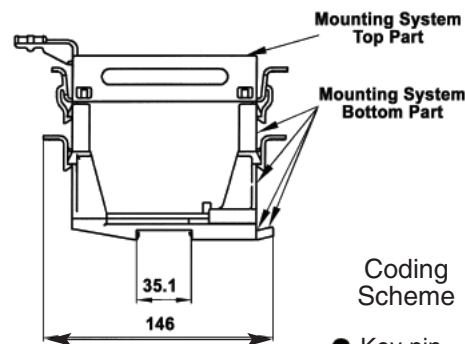

EPIC® Connector Accessories

Quick & Easy Din Rail Adapters

The Quick & Easy system greatly simplifies mounting a wide range of EPIC® connectors onto standard DIN rail without the added cost of housings. The system can be purchased as one complete unit or the upper and lower portions can be purchased separately. The upper portions come in 4 different sizes to accommodate HBE, HD, HDD, HEE, HBS, HBVE, Modular (MC) contact inserts. The bottom portion of the system adjusts to accommodate all

4 sizes. The system components lock into place via snap hooks and are directly mateable with existing systems. The slider latch allows for the quick removal and attachment of the base from the DIN rail for wiring. Also, the unit can be labeled in three places with printed or handwritten labels. A special coding set with key pin will allow for coding of the inserts to prevent mismatch of side by side mounted connectors.

TECHNICAL DATA

- Locking device:** For DIN rail according to DIN EN 50022
- Material:** Polycarbonate
- Color:** Grey
- Material Properties:** Phosphorus & Halogenous free
- Combustibility Class:** V0 (UL 94)
- Temperature Range:** -40° to +125°C