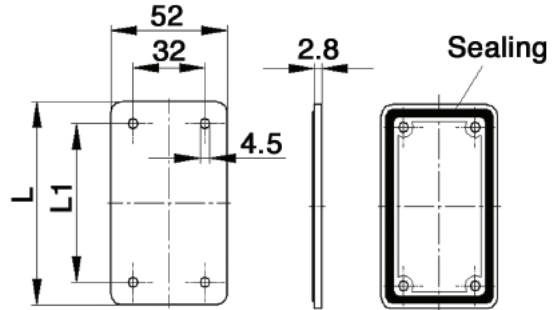

## Adapter Plates

### COVER PLATES FOR PANEL CUT-OUT

Part Number	Description	L	L1
10018920	HBE 6 Cover Plate	90.5	70.0
10018921	HBE 10 Cover Plate	103.0	83.3
10018922	HBE 16 Cover Plate	123.5	103.0
10018923	HBE 24 Cover Plate	150.0	130.0

### ADAPTERS FOR SINGLE D'SUB CONNECTORS

Part Number	Description	L	L1	L2	L3
11764200	HBE 6 Plate with DB 9 cut-out	51.3	44.0	25.0	31.4
11764202	HBE 6 Plate with DB 15 cut-out	51.3	44.0	33.3	39.2
11764300	HBE 10 Plate with DB 25 cut-out	64.2	57.0	47.1	53.1
11764400	HBE 16 Plate with DB 25 cut-out	85.0	77.5	47.1	53.6

### ADAPTERS FOR DOUBLE D'SUB CONNECTORS

Part Number	Description	L	L1	L2	L3
11764201	HBE 6 Plate with 2-DB 9 cut-outs	51.3	44.0	25.0	31.4
11764203	HBE 6 Plate with 2-DB 15 cut-outs	51.3	44.0	33.3	39.2
11764301	HBE 10 Plate with 2-DB 25 cut-outs	64.2	57.0	47.1	53.1
11764401	HBE 16 Plate with 2-DB 25 cut-outs	85.0	77.5	47.1	53.6