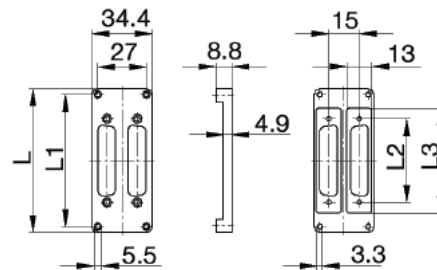

### COVER PLATES FOR PANEL CUT-OUT

Part Number	Description	L	L1
10018920	HBE 6 Cover Plate	90.5	70.0
10018921	HBE 10 Cover Plate	103.0	83.3
10018922	HBE 16 Cover Plate	123.5	103.0
10018923	HBE 24 Cover Plate	150.0	130.0

### ADAPTERS FOR SINGLE D'SUB CONNECTORS

Part Number	Description	L	L1	L2	L3
11764200	HBE 6 Plate with DB 9 cut-out	51.3	44.0	25.0	31.4
11764202	HBE 6 Plate with DB 15 cut-out	51.3	44.0	33.3	39.2
11764300	HBE 10 Plate with DB 25 cut-out	64.2	57.0	47.1	53.1
11764400	HBE 16 Plate with DB 25 cut-out	85.0	77.5	47.1	53.6

### ADAPTERS FOR DOUBLE D'SUB CONNECTORS

Part Number	Description	L	L1	L2	L3
11764201	HBE 6 Plate with 2-DB 9 cut-outs	51.3	44.0	25.0	31.4
11764203	HBE 6 Plate with 2-DB 15 cut-outs	51.3	44.0	33.3	39.2
11764301	HBE 10 Plate with 2-DB 25 cut-outs	64.2	57.0	47.1	53.1
11764401	HBE 16 Plate with 2-DB 25 cut-outs	85.0	77.5	47.1	53.6