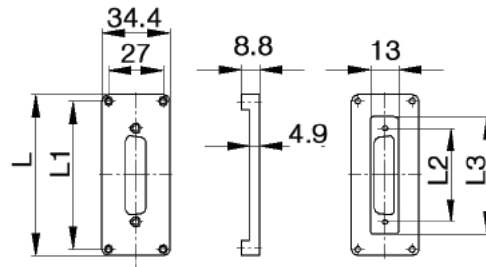

## Adapter Plates

### COVER PLATES FOR PANEL CUT-OUT

Part Number	Description	L	L1
10018920	HBE 6 Cover Plate	90.5	70.0
10018921	HBE 10 Cover Plate	103.0	83.3
10018922	HBE 16 Cover Plate	123.5	103.0
10018923	HBE 24 Cover Plate	150.0	130.0

### ADAPTERS FOR SINGLE D'SUB CONNECTORS

Part Number	Description	L	L1	L2	L3
11764200	HBE 6 Plate with DB 9 cut-out	51.3	44.0	25.0	31.4
11764202	HBE 6 Plate with DB 15 cut-out	51.3	44.0	33.3	39.2
11764300	HBE 10 Plate with DB 25 cut-out	64.2	57.0	47.1	53.1
11764400	HBE 16 Plate with DB 25 cut-out	85.0	77.5	47.1	53.6

### ADAPTERS FOR DOUBLE D'SUB CONNECTORS

Part Number	Description	L	L1	L2	L3
11764201	HBE 6 Plate with 2-DB 9 cut-outs	51.3	44.0	25.0	31.4
11764203	HBE 6 Plate with 2-DB 15 cut-outs	51.3	44.0	33.3	39.2
11764301	HBE 10 Plate with 2-DB 25 cut-outs	64.2	57.0	47.1	53.1
11764401	HBE 16 Plate with 2-DB 25 cut-outs	85.0	77.5	47.1	53.6