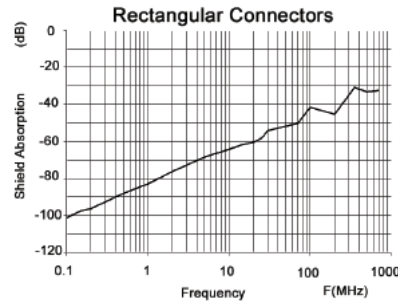

EPIC® Connector Accessories

EMC Protection

EMC PROTECTION FOR EPIC® RECTANGULAR CONNECTORS

The perfect shielding against electromagnetic interference. It is simple to mount, compatible with standard housings and can be installed in the field.