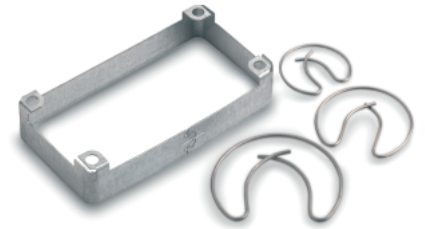

EPIC® Connector Accessories

EMC Protection

EMC PROTECTION FOR EPIC® RECTANGULAR CONNECTORS

The perfect shielding against electromagnetic interference. It is simple to mount, compatible with standard housings and can be installed in the field.

EMC PROTECTION FOR HBE SERIES

Description	PG	Metric
HBE 6 Panel Mount Base	70350000	79350000
HBE 6 Surface Mount & Cable Coupler Hood	70352000	79352000
HBE 10 Panel Mount Base	70350100	79350100
HBE 10 Surface Mount & Cable Coupler Hood	70352100	79352100
HBE 16 Panel Mount Base	70350200	79350200
HBE 16 Surface Mount & Cable Coupler Hood	70352200	79352200
HBE 24 Panel Mount Base	70350300	79350300
HBE 24 Surface Mount & Cable Coupler Hood	70352300	79352300

EMC PROTECTION FOR HA SERIES

Description	PG	Metric
HA 10 Panel Mount Base	70700000	79700000
HA 10 Surface Mount & Cable Coupler Hood	70702000	79702000
HA 16 Panel Mount Base	70700100	79700100
HA 16 Surface Mount & Cable Coupler Hood	70702100	79702100