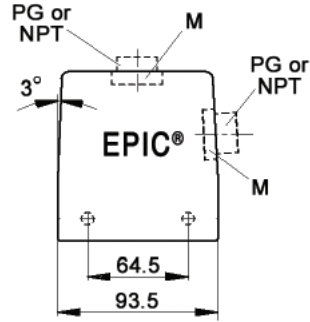

EPIC® Rectangular Connectors

HA 48 Housings: Double Levers on Base

HOODS

TOP ENTRY

SIDE ENTRY

All dimensions are in mm.

Position of Cable Entry	Size of Entry			Part Numbers			Complete your installation with a SKINTOP®, Pg 352			
	PG	NPT	Metric	PG	NPT	Metric	PG- Nylon	PG- Metal	Metric- Nylon	Metric- Metal
Top Entry	29	1"	32	10631800	106318NP	-	53015160	52015760	53111040	53112040
Side Entry	29	1"	32	10630800	106308NP	19630800	53015160	52015760	53111040	53112040

Metric hoods do not come with a neck.

PANEL MOUNT BASE

SURFACE MOUNT BASE

Number of Entries	Size of Entry			Part Numbers			Complete your installation with a SKINTOP®, Pg 352			
	PG	NPT	Metric	PG	NPT	Metric	PG- Nylon	PG- Metal	Metric- Nylon	Metric- Metal
1 Entry	29	1"	32	106338C0	106338NP	19633800	53015160	52015760	53111040	53112040
2 Entries	29	1"	32	106348C0	106348NP	19634800	53015160	52015760	53111040	53112040

Metric bases do not come with a neck.