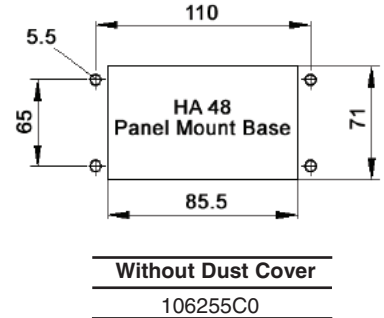

EPIC® Rectangular Connectors

HA 48 Housings: Double Levers on Base

HOODS

TOP ENTRY

SIDE ENTRY

All dimensions are in mm.

Position of Cable Entry	Size of Entry			Part Numbers			Complete your installation with a SKINTOP®, Pg 352			
	PG	NPT	Metric	PG	NPT	Metric	PG- Nylon	PG- Metal	Metric- Nylon	Metric- Metal
Top Entry	29	1"	32	10631800	106318NP	-	53015160	52015760	53111040	53112040
Side Entry	29	1"	32	10630800	106308NP	19630800	53015160	52015760	53111040	53112040

Metric hoods do not come with a neck.

PANEL MOUNT BASE

SURFACE MOUNT BASE

Number of Entries	Size of Entry			Part Numbers			Complete your installation with a SKINTOP®, Pg 352			
	PG	NPT	Metric	PG	NPT	Metric	PG- Nylon	PG- Metal	Metric- Nylon	Metric- Metal
1 Entry	29	1"	32	106338C0	106338NP	19633800	53015160	52015760	53111040	53112040
2 Entries	29	1"	32	106348C0	106348NP	19634800	53015160	52015760	53111040	53112040

Metric bases do not come with a neck.