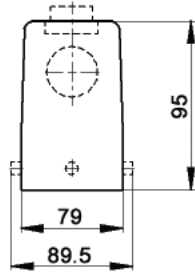

EPIC® Rectangular Connectors

HA 48 Housings: Double Levers on Base

HOODS

TOP ENTRY

SIDE ENTRY

All dimensions are in mm.

Position of Cable Entry	Size of Entry			Part Numbers			Complete your installation with a SKINTOP®, Pg 352			
	PG	NPT	Metric	PG	NPT	Metric	PG- Nylon	PG- Metal	Metric- Nylon	Metric- Metal
Top Entry	29	1"	32	10631800	106318NP	-	53015160	52015760	53111040	53112040
Side Entry	29	1"	32	10630800	106308NP	19630800	53015160	52015760	53111040	53112040

Metric hoods do not come with a neck.

PANEL MOUNT BASE

SURFACE MOUNT BASE

Number of Entries	Size of Entry			Part Numbers			Complete your installation with a SKINTOP®, Pg 352			
	PG	NPT	Metric	PG	NPT	Metric	PG- Nylon	PG- Metal	Metric- Nylon	Metric- Metal
1 Entry	29	1"	32	106338C0	106338NP	19633800	53015160	52015760	53111040	53112040
2 Entries	29	1"	32	106348C0	106348NP	19634800	53015160	52015760	53111040	53112040

Metric bases do not come with a neck.