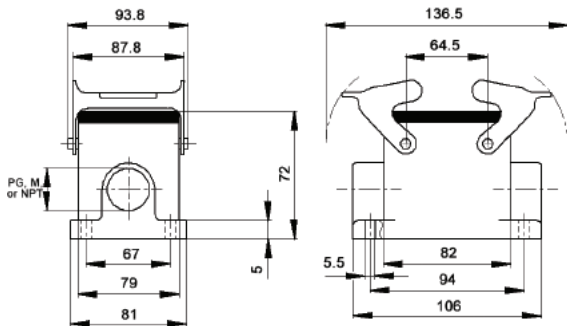

EPIC® Rectangular Connectors

HA 48 Housings: Double Levers on Base

HOODS

TOP ENTRY

SIDE ENTRY

All dimensions are in mm.

Position of Cable Entry	Size of Entry			Part Numbers			Complete your installation with a SKINTOP®, Pg 352			
	PG	NPT	Metric	PG	NPT	Metric	PG- Nylon	PG- Metal	Metric- Nylon	Metric- Metal
Top Entry	29	1"	32	10631800	106318NP	-	53015160	52015760	53111040	53112040
Side Entry	29	1"	32	10630800	106308NP	19630800	53015160	52015760	53111040	53112040

Metric hoods do not come with a neck.

PANEL MOUNT BASE

SURFACE MOUNT BASE

Number of Entries	Size of Entry			Part Numbers			Complete your installation with a SKINTOP®, Pg 352			
	PG	NPT	Metric	PG	NPT	Metric	PG- Nylon	PG- Metal	Metric- Nylon	Metric- Metal
1 Entry	29	1"	32	106338C0	106338NP	19633800	53015160	52015760	53111040	53112040
2 Entries	29	1"	32	106348C0	106348NP	19634800	53015160	52015760	53111040	53112040

Metric bases do not come with a neck.