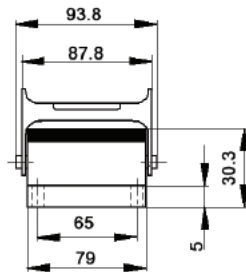

EPIC® Rectangular Connectors

HA 48 Housings: Double Levers on Base

HOODS

TOP ENTRY

SIDE ENTRY

All dimensions are in mm.

Position of Cable Entry	Size of Entry			Part Numbers			Complete your installation with a SKINTOP®, Pg 352			
	PG	NPT	Metric	PG	NPT	Metric	PG- Nylon	PG- Metal	Metric- Nylon	Metric- Metal
Top Entry	29	1"	32	10631800	106318NP	-	53015160	52015760	53111040	53112040
Side Entry	29	1"	32	10630800	106308NP	19630800	53015160	52015760	53111040	53112040

Metric hoods do not come with a neck.

PANEL MOUNT BASE

SURFACE MOUNT BASE

Number of Entries	Size of Entry			Part Numbers			Complete your installation with a SKINTOP®, Pg 352			
	PG	NPT	Metric	PG	NPT	Metric	PG- Nylon	PG- Metal	Metric- Nylon	Metric- Metal
1 Entry	29	1"	32	106338C0	106338NP	19633800	53015160	52015760	53111040	53112040
2 Entries	29	1"	32	106348C0	106348NP	19634800	53015160	52015760	53111040	53112040

Metric bases do not come with a neck.