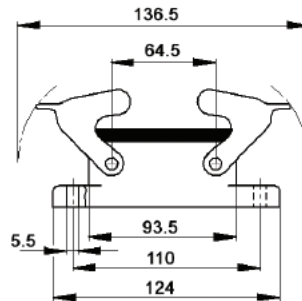

EPIC® Rectangular Connectors

HA 48 Housings: Double Levers on Base

HOODS

TOP ENTRY

SIDE ENTRY

All dimensions are in mm.

Position of Cable Entry	Size of Entry			Part Numbers			Complete your installation with a SKINTOP®, Pg 352			
	PG	NPT	Metric	PG	NPT	Metric	PG- Nylon	PG- Metal	Metric- Nylon	Metric- Metal
Top Entry	29	1"	32	10631800	106318NP	-	53015160	52015760	53111040	53112040
Side Entry	29	1"	32	10630800	106308NP	19630800	53015160	52015760	53111040	53112040

Metric hoods do not come with a neck.

PANEL MOUNT BASE

SURFACE MOUNT BASE

Number of Entries	Size of Entry			Part Numbers			Complete your installation with a SKINTOP®, Pg 352			
	PG	NPT	Metric	PG	NPT	Metric	PG- Nylon	PG- Metal	Metric- Nylon	Metric- Metal
1 Entry	29	1"	32	106338C0	106338NP	19633800	53015160	52015760	53111040	53112040
2 Entries	29	1"	32	106348C0	106348NP	19634800	53015160	52015760	53111040	53112040

Metric bases do not come with a neck.