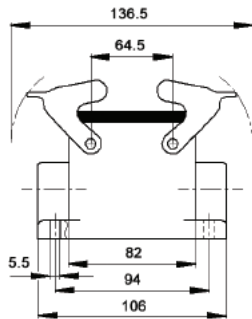

EPIC® Rectangular Connectors

HA 48 Housings: Double Levers on Base

HOODS

TOP ENTRY

SIDE ENTRY

All dimensions are in mm.

Position of Cable Entry	Size of Entry			Part Numbers			Complete your installation with a SKINTOP®, Pg 352			
	PG	NPT	Metric	PG	NPT	Metric	PG- Nylon	PG- Metal	Metric- Nylon	Metric- Metal
Top Entry	29	1"	32	10631800	106318NP	-	53015160	52015760	53111040	53112040
Side Entry	29	1"	32	10630800	106308NP	19630800	53015160	52015760	53111040	53112040

Metric hoods do not come with a neck.

PANEL MOUNT BASE

SURFACE MOUNT BASE

Number of Entries	Size of Entry			Part Numbers			Complete your installation with a SKINTOP®, Pg 352			
	PG	NPT	Metric	PG	NPT	Metric	PG- Nylon	PG- Metal	Metric- Nylon	Metric- Metal
1 Entry	29	1"	32	106338C0	106338NP	19633800	53015160	52015760	53111040	53112040
2 Entries	29	1"	32	106348C0	106348NP	19634800	53015160	52015760	53111040	53112040

Metric bases do not come with a neck.