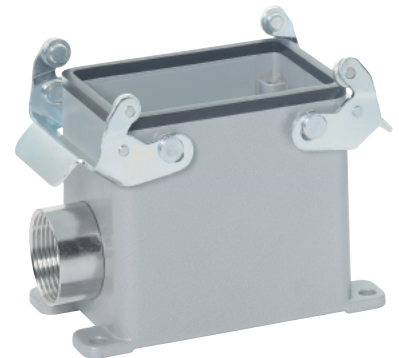

EPIC® Rectangular Connectors

HA 48 Housings: Double Levers on Base

HOODS

TOP ENTRY

SIDE ENTRY

All dimensions are in mm.

Position of Cable Entry	Size of Entry			Part Numbers			Complete your installation with a SKINTOP®, Pg 352			
	PG	NPT	Metric	PG	NPT	Metric	PG- Nylon	PG- Metal	Metric- Nylon	Metric- Metal
Top Entry	29	1"	32	10631800	106318NP	-	53015160	52015760	53111040	53112040
Side Entry	29	1"	32	10630800	106308NP	19630800	53015160	52015760	53111040	53112040

Metric hoods do not come with a neck.

PANEL MOUNT BASE

SURFACE MOUNT BASE

Number of Entries	Size of Entry			Part Numbers			Complete your installation with a SKINTOP®, Pg 352			
	PG	NPT	Metric	PG	NPT	Metric	PG- Nylon	PG- Metal	Metric- Nylon	Metric- Metal
1 Entry	29	1"	32	106338C0	106338NP	19633800	53015160	52015760	53111040	53112040
2 Entries	29	1"	32	106348C0	106348NP	19634800	53015160	52015760	53111040	53112040

Metric bases do not come with a neck.