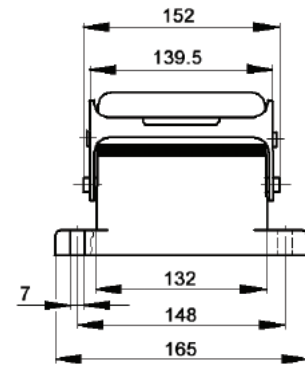

PANEL MOUNT BASE

All dimensions are in mm.