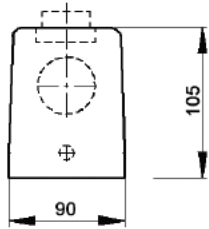

EPIC® Rectangular Connectors

HA 64 Housings: Single Lever on Base

HOODS

TOP ENTRY

All dimensions are in mm.

SIDE ENTRY

Position of Cable Entry	Size of Entry			Part Numbers			Complete your installation with a SKINTOP®, Pg 352			
	PG	NPT	Metric	PG	NPT	Metric	PG- Nylon	PG- Metal	Metric- Nylon	Metric- Metal
Top Entry	29	1"	32	101550HA	101550NP-HA	191550HA	53015160	52015760	53111040	53112040
	36	1 1/4"	40	101560HA	101560NP-HA	191560HA	53015170	52015765	53111050	53112050
	42	1 1/2"	50	101570HA	-	191570HA	53015180	52015766	53111060	53112060
Side Entry	29	1"	32	101580-HA	101580NP-HA	191580HA	53015160	52015760	53111040	53112040
	36	1 1/4"	40	101590-HA	101590NP-HA	191590HA	53015170	52015765	53111050	53112050
	42	1 1/2"	50	101600-HA	-	191600HA	53015180	52015766	53111060	53112060

EPIC® Rectangular Connectors

HA 64 Housings: Single Lever on Base

SURFACE MOUNT BASE

All dimensions are in mm.

Number of Entries	Size of Entry			Part Numbers			Complete your installation with a SKINTOP®, Pg 352			
	PG	NPT	Metric	PG	NPT	Metric	PG- Nylon	PG- Metal	Metric- Nylon	Metric- Metal
2 Entries	29	1"	32	101660HA	101660NP-HA	191660HA	53015160	52015760	53111040	53112040
	36	1 1/4"	40	101661HA	101661NP-HA	191661HA	53015170	52015765	53111050	53112050
1 Entry	29	1"	32	101650HA	101650NP-HA	191650HA	53015160	52015760	53111040	53112040
	36	1 1/4"	40	101651HA	101651NP-HA	191651HA	53015170	52015765	53111050	53112050
2 Entries with dust cover	29	1"	32	101680HA	101680NP-HA	191680HA	53015160	52015760	53111040	53112040
	36	1 1/4"	40	101681HA	101681NP-HA	191681HA	53015170	52015765	53111050	53112050
1 Entry with dust cover	29	1"	32	101670HA	101670NP-HA	191670HA	53015160	52015760	53111040	53112040
	36	1 1/4"	40	101671HA	101671NP-HA	191671HA	53015170	52015765	53111050	53112050