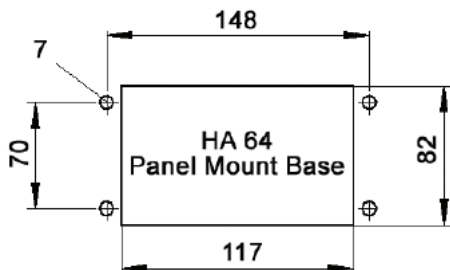

Without Dust Cover	With Dust Cover with hold down screw and no dust cover bolts	With Dust Cover with hold down screw and dust cover bolts
101610HA	101520HA	101525HA