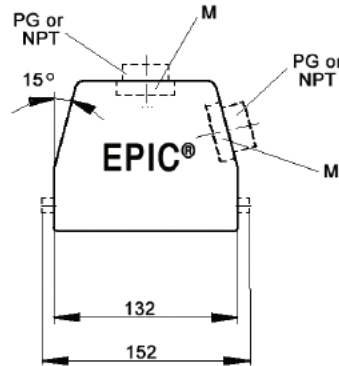

EPIC® Rectangular Connectors

HA 64 Housings: Single Lever on Base

HOODS

TOP ENTRY

All dimensions are in mm.

SIDE ENTRY

Position of Cable Entry	Size of Entry			Part Numbers			Complete your installation with a SKINTOP®, Pg 352			
	PG	NPT	Metric	PG	NPT	Metric	PG- Nylon	PG- Metal	Metric- Nylon	Metric- Metal
Top Entry	29	1"	32	101550HA	101550NP-HA	191550HA	53015160	52015760	53111040	53112040
	36	1 1/4"	40	101560HA	101560NP-HA	191560HA	53015170	52015765	53111050	53112050
	42	1 1/2"	50	101570HA	-	191570HA	53015180	52015766	53111060	53112060
Side Entry	29	1"	32	101580-HA	101580NP-HA	191580HA	53015160	52015760	53111040	53112040
	36	1 1/4"	40	101590-HA	101590NP-HA	191590HA	53015170	52015765	53111050	53112050
	42	1 1/2"	50	101600-HA	-	191600HA	53015180	52015766	53111060	53112060

EPIC® Rectangular Connectors

HA 64 Housings: Single Lever on Base

SURFACE MOUNT BASE

All dimensions are in mm.

Number of Entries	Size of Entry			Part Numbers			Complete your installation with a SKINTOP®, Pg 352			
	PG	NPT	Metric	PG	NPT	Metric	PG- Nylon	PG- Metal	Metric- Nylon	Metric- Metal
2 Entries	29	1"	32	101660HA	101660NP-HA	191660HA	53015160	52015760	53111040	53112040
	36	1 1/4"	40	101661HA	101661NP-HA	191661HA	53015170	52015765	53111050	53112050
1 Entry	29	1"	32	101650HA	101650NP-HA	191650HA	53015160	52015760	53111040	53112040
	36	1 1/4"	40	101651HA	101651NP-HA	191651HA	53015170	52015765	53111050	53112050
2 Entries with dust cover	29	1"	32	101680HA	101680NP-HA	191680HA	53015160	52015760	53111040	53112040
	36	1 1/4"	40	101681HA	101681NP-HA	191681HA	53015170	52015765	53111050	53112050
1 Entry with dust cover	29	1"	32	101670HA	101670NP-HA	191670HA	53015160	52015760	53111040	53112040
	36	1 1/4"	40	101671HA	101671NP-HA	191671HA	53015170	52015765	53111050	53112050