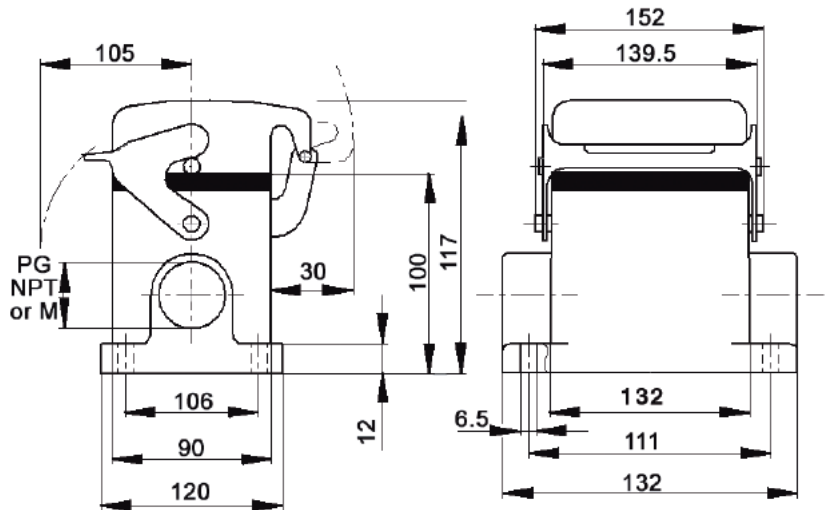

EPIC® Rectangular Connectors

HA 64 Housings: Single Lever on Base

HOODS

TOP ENTRY

All dimensions are in mm.

SIDE ENTRY

Position of Cable Entry	Size of Entry			Part Numbers			Complete your installation with a SKINTOP®, Pg 352			
	PG	NPT	Metric	PG	NPT	Metric	PG- Nylon	PG- Metal	Metric- Nylon	Metric- Metal
Top Entry	29	1"	32	101550HA	101550NP-HA	191550HA	53015160	52015760	53111040	53112040
	36	1 1/4"	40	101560HA	101560NP-HA	191560HA	53015170	52015765	53111050	53112050
	42	1 1/2"	50	101570HA	-	191570HA	53015180	52015766	53111060	53112060
Side Entry	29	1"	32	101580-HA	101580NP-HA	191580HA	53015160	52015760	53111040	53112040
	36	1 1/4"	40	101590-HA	101590NP-HA	191590HA	53015170	52015765	53111050	53112050
	42	1 1/2"	50	101600-HA	-	191600HA	53015180	52015766	53111060	53112060

EPIC® Rectangular Connectors

HA 64 Housings: Single Lever on Base

SURFACE MOUNT BASE

All dimensions are in mm.

Number of Entries	Size of Entry			Part Numbers			Complete your installation with a SKINTOP®, Pg 352			
	PG	NPT	Metric	PG	NPT	Metric	PG- Nylon	PG- Metal	Metric- Nylon	Metric- Metal
2 Entries	29	1"	32	101660HA	101660NP-HA	191660HA	53015160	52015760	53111040	53112040
	36	1 1/4"	40	101661HA	101661NP-HA	191661HA	53015170	52015765	53111050	53112050
1 Entry	29	1"	32	101650HA	101650NP-HA	191650HA	53015160	52015760	53111040	53112040
	36	1 1/4"	40	101651HA	101651NP-HA	191651HA	53015170	52015765	53111050	53112050
2 Entries with dust cover	29	1"	32	101680HA	101680NP-HA	191680HA	53015160	52015760	53111040	53112040
	36	1 1/4"	40	101681HA	101681NP-HA	191681HA	53015170	52015765	53111050	53112050
1 Entry with dust cover	29	1"	32	101670HA	101670NP-HA	191670HA	53015160	52015760	53111040	53112040
	36	1 1/4"	40	101671HA	101671NP-HA	191671HA	53015170	52015765	53111050	53112050