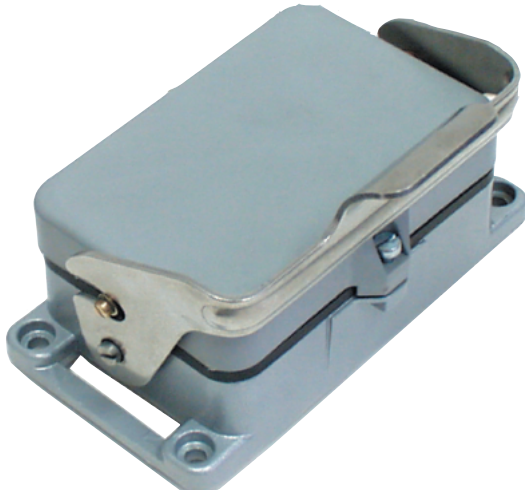

EPIC® Rectangular Connectors

HA 64 Housings: Single Lever on Base

HOODS

TOP ENTRY

All dimensions are in mm.

SIDE ENTRY

Position of Cable Entry	Size of Entry			Part Numbers			Complete your installation with a SKINTOP®, Pg 352			
	PG	NPT	Metric	PG	NPT	Metric	PG- Nylon	PG- Metal	Metric- Nylon	Metric- Metal
Top Entry	29	1"	32	101550HA	101550NP-HA	191550HA	53015160	52015760	53111040	53112040
	36	1 1/4"	40	101560HA	101560NP-HA	191560HA	53015170	52015765	53111050	53112050
	42	1 1/2"	50	101570HA	-	191570HA	53015180	52015766	53111060	53112060
Side Entry	29	1"	32	101580-HA	101580NP-HA	191580HA	53015160	52015760	53111040	53112040
	36	1 1/4"	40	101590-HA	101590NP-HA	191590HA	53015170	52015765	53111050	53112050
	42	1 1/2"	50	101600-HA	-	191600HA	53015180	52015766	53111060	53112060

Metric hoods do not come with a neck.

PANEL MOUNT BASE

All dimensions are in mm.

Without Dust Cover	With Dust Cover with hold down screw and no dust cover bolts	With Dust Cover with hold down screw and dust cover bolts
101610HA	101520HA	101525HA