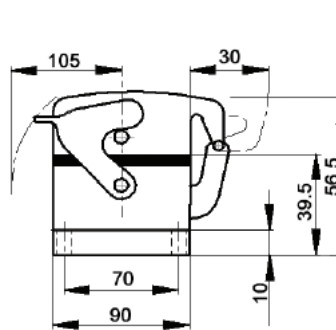

PANEL MOUNT BASE

All dimensions are in mm.