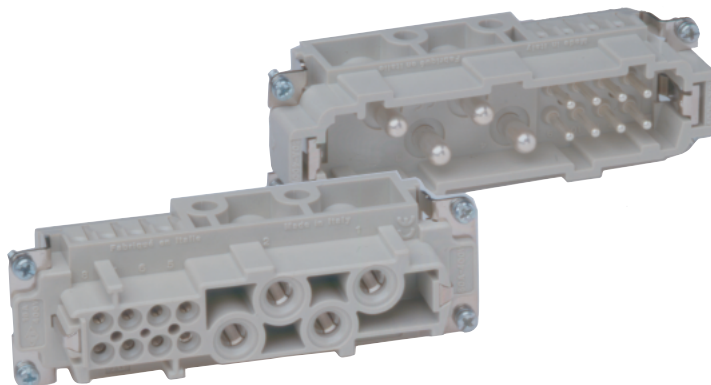

4 POWER/ 8 SIGNAL MIXED POWER INSERTS

View from Cable Side

All dimensions are in mm.

Plug	Receptacle
11/2408	11/1408