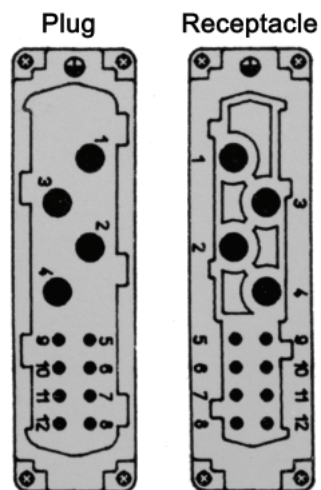

4 POWER/ 8 SIGNAL MIXED POWER INSERTS

View from Cable Side

All dimensions are in mm.

Plug	Receptacle
11/2408	11/1408