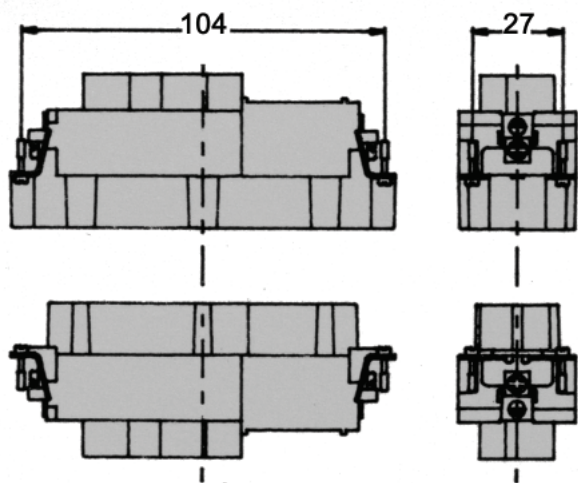

4 POWER/ 8 SIGNAL MIXED POWER INSERTS

View from Cable Side

All dimensions are in mm.

Plug	Receptacle
11/2408	11/1408