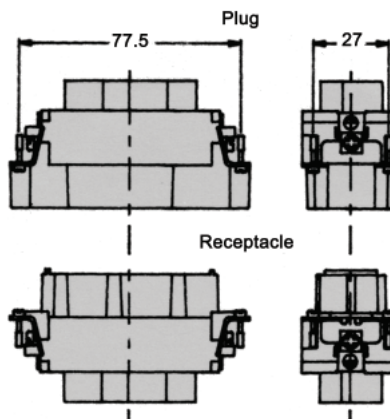

## 4 POWER/ 0 SIGNAL MIXED POWER INSERTS

All dimensions are in mm.

Plug	Receptacle
MP/M400	MP/F400

## 4 POWER/ 2 SIGNAL MIXED POWER INSERTS

All dimensions are in mm.

Plug	Receptacle
MP/M402	MP/F402