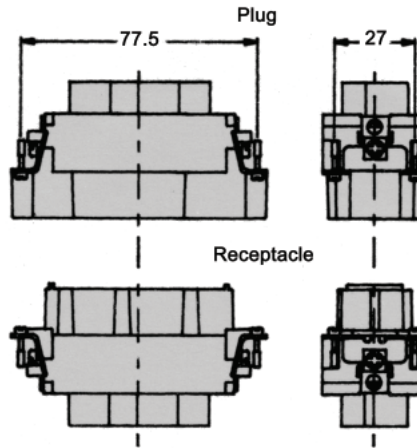

## 4 POWER/ 0 SIGNAL MIXED POWER INSERTS

All dimensions are in mm.

Plug	Receptacle
MP/M400	MP/F400

## 4 POWER/ 2 SIGNAL MIXED POWER INSERTS

All dimensions are in mm.

Plug	Receptacle
MP/M402	MP/F402