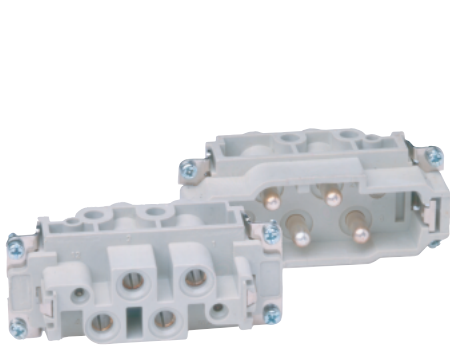

## 4 POWER/ 0 SIGNAL MIXED POWER INSERTS

All dimensions are in mm.

Plug	Receptacle
MP/M400	MP/F400

## 4 POWER/ 2 SIGNAL MIXED POWER INSERTS

All dimensions are in mm.

Plug	Receptacle
MP/M402	MP/F402