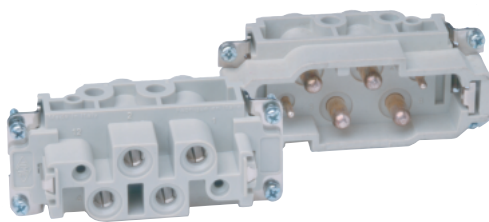

## 4 POWER/ 0 SIGNAL MIXED POWER INSERTS

All dimensions are in mm.

Plug	Receptacle
MP/M400	MP/F400

## 4 POWER/ 2 SIGNAL MIXED POWER INSERTS

All dimensions are in mm.

Plug	Receptacle
MP/M402	MP/F402