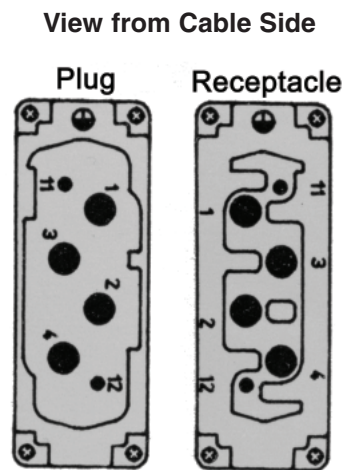

## 4 POWER/ 0 SIGNAL MIXED POWER INSERTS

All dimensions are in mm.

Plug	Receptacle
MP/M400	MP/F400

## 4 POWER/ 2 SIGNAL MIXED POWER INSERTS

All dimensions are in mm.

Plug	Receptacle
MP/M402	MP/F402