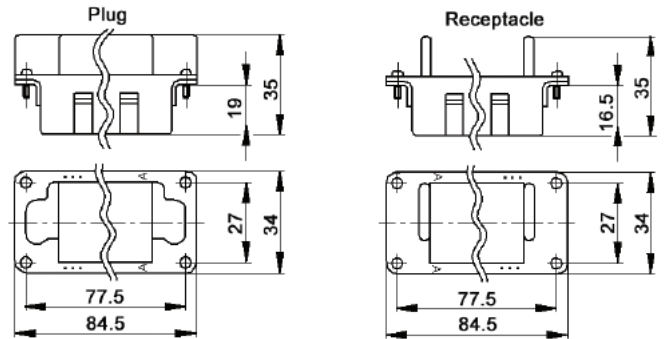

EPIC® Rectangular Connectors

MC Series Frames

10 MODULE FRAME

By using two sets of 5 module frames, 10 modules can be accommodated.

All dimensions are in mm.

Plug	Receptacle
10381400 (2X)	10381500 (2X)

MODULE REMOVAL TOOL