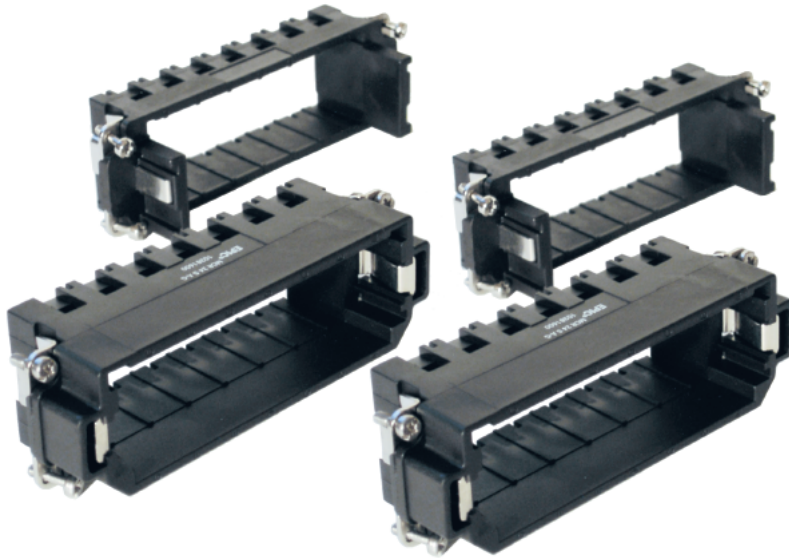

EPIC® Rectangular Connectors

MC Series Frames

10 MODULE FRAME

By using two sets of 5 module frames, 10 modules can be accommodated.

All dimensions are in mm.

Plug	Receptacle
10381400 (2X)	10381500 (2X)

MODULE REMOVAL TOOL

Removal Tool
11171200