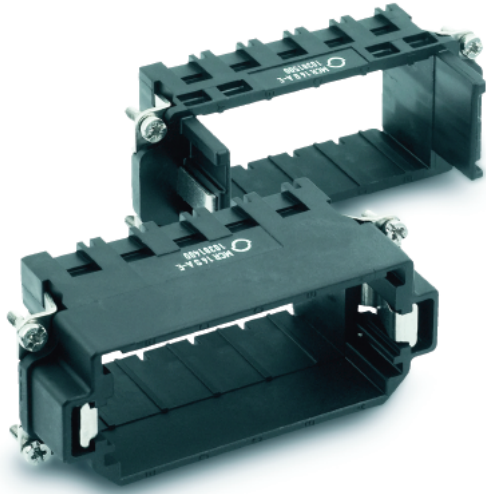

### 5 MODULE FRAME: HOLDS 5 MODULES

All dimensions are in mm.

Plug	Receptacle
10381400	10381500

### 7 MODULE FRAME: HOLDS 7 MODULES

All dimensions are in mm.

Plug	Receptacle
10381600	10381700