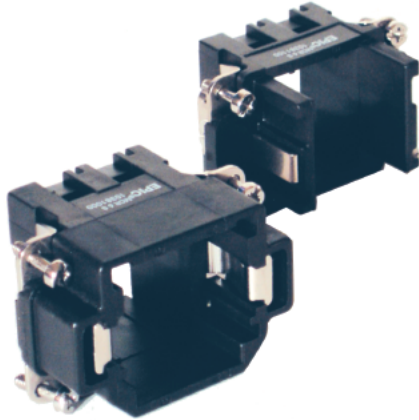

EPIC[®] Rectangular Connectors

MC Series Frames

2 MODULE FRAME: HOLDS 2 MODULES

All dimensions are in mm.

Plug	Receptacle
10381000	10381100

3 MODULE FRAME: HOLDS 3 MODULES

All dimensions are in mm.

Plug	Receptacle
10381200	10381300

MODULE REMOVAL TOOL

Removal Tool
11171200