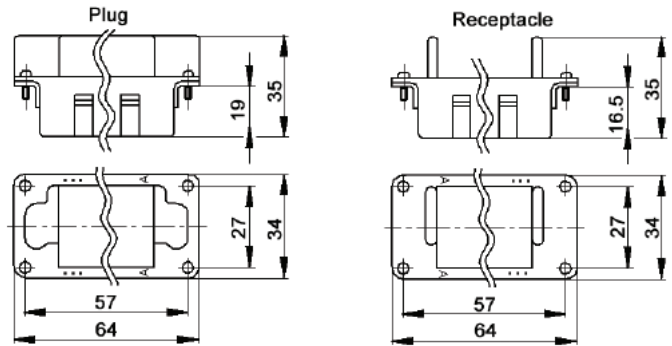

EPIC[®] Rectangular Connectors

MC Series Frames

2 MODULE FRAME: HOLDS 2 MODULES

All dimensions are in mm.

Plug	Receptacle
10381000	10381100

3 MODULE FRAME: HOLDS 3 MODULES

All dimensions are in mm.

Plug	Receptacle
10381200	10381300