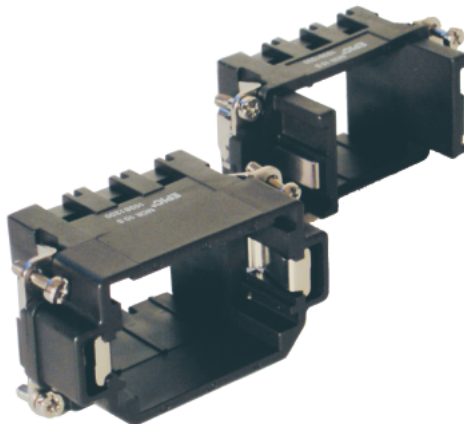

EPIC[®] Rectangular Connectors

MC Series Frames

2 MODULE FRAME: HOLDS 2 MODULES

All dimensions are in mm.

Plug	Receptacle
10381000	10381100

3 MODULE FRAME: HOLDS 3 MODULES

All dimensions are in mm.

Plug	Receptacle
10381200	10381300

MODULE REMOVAL TOOL

Removal Tool
11171200