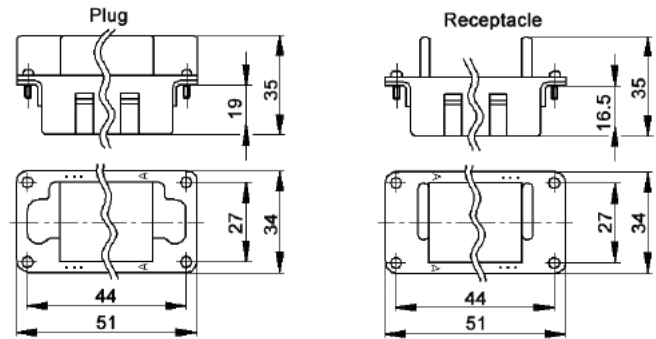

EPIC[®] Rectangular Connectors

MC Series Frames

2 MODULE FRAME: HOLDS 2 MODULES

All dimensions are in mm.

Plug	Receptacle
10381000	10381100

3 MODULE FRAME: HOLDS 3 MODULES

All dimensions are in mm.

Plug	Receptacle
10381200	10381300