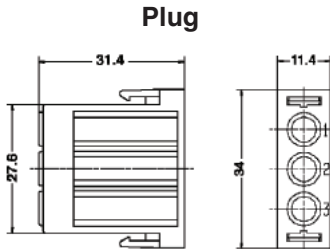

EPIC[®] Rectangular Connectors

MC Series Plugs & Receptacles

3 CONTACT MODULES

Rated Voltage:
630V

Rated Current:
40A

Plug	Receptacle
10382000	10382100

Contacts Sold Separately

MACHINE CONTACTS: DIAMETER 3.6 MM

Bags of 100				
mm ²	AWG	Silver		Stripping Length (mm)
		Pin	Socket	
1.5	16	1121070C	1121570C	10
2.5	14	1121060C	1121560C	10
4.0	12	1121000C	1121500C	10
6.0	10	1121010C	1121510C	10
10	8	1121020C	1121520C	10