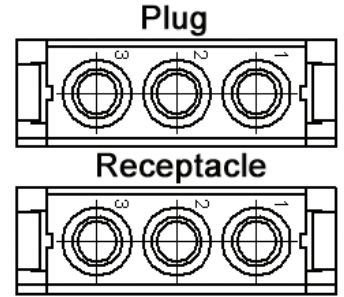

EPIC[®] Rectangular Connectors

MC Series Plugs & Receptacles

3 CONTACT MODULES

Rated Voltage:
630V

Rated Current:
40A

Plug	Receptacle
10382000	10382100

Contacts Sold Separately

MACHINE CONTACTS: DIAMETER 3.6 MM

Bags of 100				
mm ²	AWG	Silver		Stripping Length (mm)
		Pin	Socket	
1.5	16	1121070C	1121570C	10
2.5	14	1121060C	1121560C	10
4.0	12	1121000C	1121500C	10
6.0	10	1121010C	1121510C	10
10	8	1121020C	1121520C	10

Part number= 1 contact

TOOLS

Locator
11147210

Crimp Dies
1.5 - 2.5: 11147110
4.0 - 10: 11147120

Crimp Tool
11147000

Removal Tool
11171100