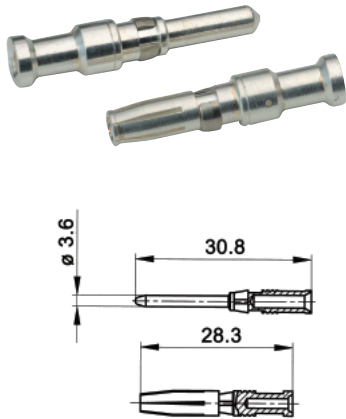

EPIC[®] Rectangular Connectors

MC Series Plugs & Receptacles

3 CONTACT MODULES

Rated Voltage:
630V

Rated Current:
40A

Plug	Receptacle
10382000	10382100

Contacts Sold Separately

MACHINE CONTACTS: DIAMETER 3.6 MM

Bags of 100				
mm ²	AWG	Silver		Stripping Length (mm)
		Pin	Socket	
1.5	16	1121070C	1121570C	10
2.5	14	1121060C	1121560C	10
4.0	12	1121000C	1121500C	10
6.0	10	1121010C	1121510C	10
10	8	1121020C	1121520C	10

Part number= 1 contact

TOOLS

Locator
11147210

Crimp Dies
1.5 - 2.5: 11147110
4.0 - 10: 11147120

Crimp Tool
11147000

Removal Tool
11171100