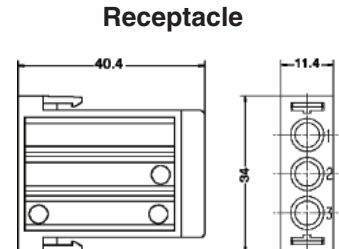

EPIC[®] Rectangular Connectors

MC Series Plugs & Receptacles

3 CONTACT MODULES

Rated Voltage:
630V

Rated Current:
40A

Plug	Receptacle
10382000	10382100

Contacts Sold Separately

MACHINE CONTACTS: DIAMETER 3.6 MM

Bags of 100				
mm ²	AWG	Silver		Stripping Length (mm)
		Pin	Socket	
1.5	16	1121070C	1121570C	10
2.5	14	1121060C	1121560C	10
4.0	12	1121000C	1121500C	10
6.0	10	1121010C	1121510C	10
10	8	1121020C	1121520C	10

Part number= 1 contact

TOOLS

Locator
11147210

Crimp Dies
1.5 - 2.5: 11147110
4.0 - 10: 11147120

Crimp Tool
11147000

Removal Tool
11171100