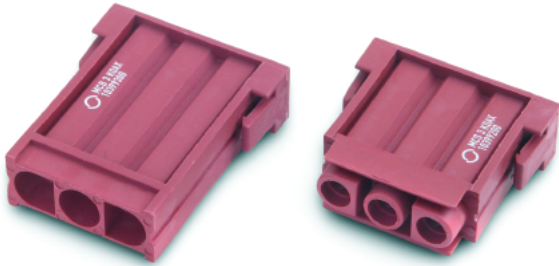

EPIC® Rectangular Connectors

MC Series Plugs & Receptacles

3 CONTACT COAX MODULES

Rated Voltage:
250V

Cable Sizes:
RG 58

Impedance:
50 Ohm

Plug	Receptacle
10399200	10399300

DIN 41612

Contacts Sold Separately

COAX CONTACTS

Pin	Socket
11214200	11219200

TOOLS

Crimp Dies
11147130

Crimp Tool
11147000

Removal Tool
11171100