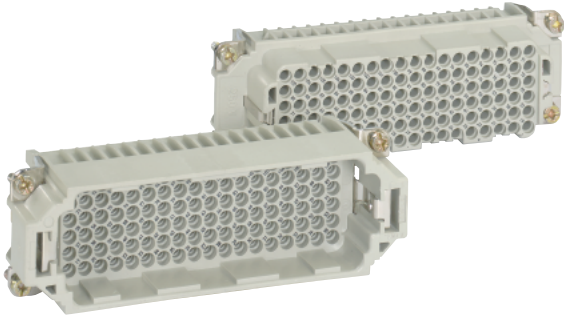

### HDD 108 CRIMP TERMINATED: MACHINE CONTACT INSERTS

View from Cable Side

All dimensions are in mm.

Plug	Receptacle
11285300	11286300

Contacts Sold Separately

### MACHINE CONTACTS: DIAMETER 1.6 MM

Cross section characteristic

Bags of 100

mm <sup>2</sup>	AWG	Silver		Gold		Stripping Length (mm)	# of Marking Tracks
		Pin	Socket	Pin	Socket		
0.14 - 0.37	26 - 22	13162000	13163000	13162500	13163500	8	1
0.5	20	13162100	13163100	13162600	13163600	8	2
0.75 - 1.0	18	13162200	13163200	13162700	13163700	8	3
1.5	16	13162300	13163300	13162800	13163800	8	4
2.5	14	13162400	13163400	13162900	13163900	5.8	5

Part number= 1 contact

Crimp Tool  
11147000

Crimp Dies  
11147100

Locator  
11147200

Removal Tool:  
11161000