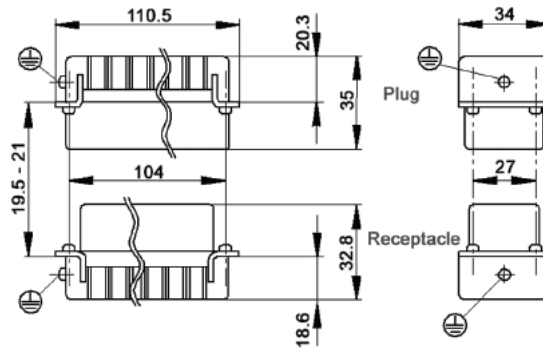

### HDD 108 CRIMP TERMINATED: MACHINE CONTACT INSERTS

View from Cable Side

All dimensions are in mm.

Plug	Receptacle
11285300	11286300

Contacts Sold Separately

### MACHINE CONTACTS: DIAMETER 1.6 MM

Cross section characteristic

Bags of 100

mm <sup>2</sup>	AWG	Silver		Gold		Stripping Length (mm)	# of Marking Tracks
		Pin	Socket	Pin	Socket		
0.14 - 0.37	26 - 22	13162000	13163000	13162500	13163500	8	1
0.5	20	13162100	13163100	13162600	13163600	8	2
0.75 - 1.0	18	13162200	13163200	13162700	13163700	8	3
1.5	16	13162300	13163300	13162800	13163800	8	4
2.5	14	13162400	13163400	13162900	13163900	5.8	5

Part number= 1 contact

Crimp Tool  
11147000

Crimp Dies  
11147100

Locator  
11147200

Removal Tool:  
11161000