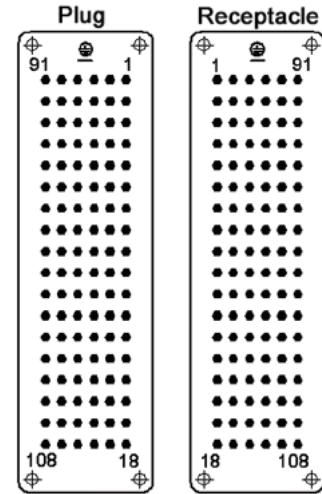

### HDD 108 CRIMP TERMINATED: MACHINE CONTACT INSERTS

View from Cable Side

All dimensions are in mm.

Plug	Receptacle
11285300	11286300

Contacts Sold Separately

### MACHINE CONTACTS: DIAMETER 1.6 MM

Cross section characteristic

Bags of 100

mm <sup>2</sup>	AWG	Silver		Gold		Stripping Length (mm)	# of Marking Tracks
		Pin	Socket	Pin	Socket		
0.14 - 0.37	26 - 22	13162000	13163000	13162500	13163500	8	1
0.5	20	13162100	13163100	13162600	13163600	8	2
0.75 - 1.0	18	13162200	13163200	13162700	13163700	8	3
1.5	16	13162300	13163300	13162800	13163800	8	4
2.5	14	13162400	13163400	13162900	13163900	5.8	5

Part number= 1 contact

Crimp Tool  
11147000

Crimp Dies  
11147100

Locator  
11147200

Removal Tool:  
11161000