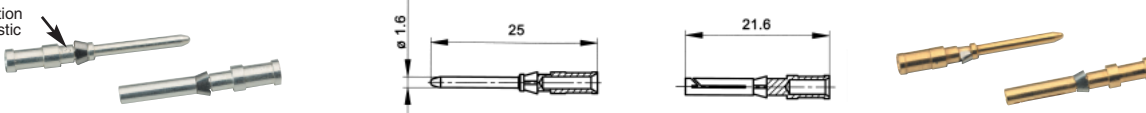

### HDD 108 CRIMP TERMINATED: MACHINE CONTACT INSERTS

View from Cable Side

All dimensions are in mm.

Plug	Receptacle
11285300	11286300

Contacts Sold Separately

### MACHINE CONTACTS: DIAMETER 1.6 MM

Cross section characteristic

Bags of 100

mm <sup>2</sup>	AWG	Silver		Gold		Stripping Length (mm)	# of Marking Tracks
		Pin	Socket	Pin	Socket		
0.14 - 0.37	26 - 22	13162000	13163000	13162500	13163500	8	1
0.5	20	13162100	13163100	13162600	13163600	8	2
0.75 - 1.0	18	13162200	13163200	13162700	13163700	8	3
1.5	16	13162300	13163300	13162800	13163800	8	4
2.5	14	13162400	13163400	13162900	13163900	5.8	5

Part number= 1 contact

Crimp Tool  
11147000

Crimp Dies  
11147100

Locator  
11147200

Removal Tool:  
11161000