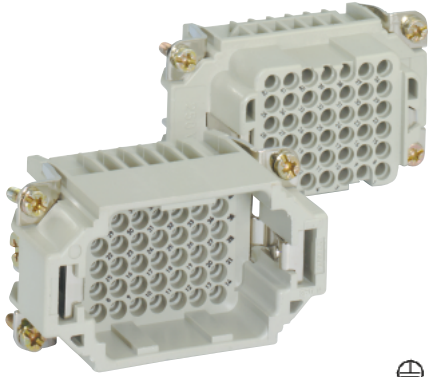

HDD 42 CRIMP TERMINATED: MACHINE CONTACT INSERTS

View from Cable Side

All dimensions are in mm.

Contacts Sold Separately

Plug	Receptacle
11285100	11286100

MACHINE CONTACTS: DIAMETER 1.6 MM

Bags of 100							
mm ²	AWG	Silver		Gold		Stripping Length (mm)	# of Marking Tracks
		Pin	Socket	Pin	Socket		
0.14 - 0.37	26 - 22	13162000	13163000	13162500	13163500	8	1
0.5	20	13162100	13163100	13162600	13163600	8	2
0.75 - 1.0	18	13162200	13163200	13162700	13163700	8	3
1.5	16	13162300	13163300	13162800	13163800	8	4
2.5	14	13162400	13163400	13162900	13163900	5.8	5

Part number= 1 contact

Crimp Tool
11147000

Crimp Dies
11147100

Locator
11147200

Removal Tool:
11161000