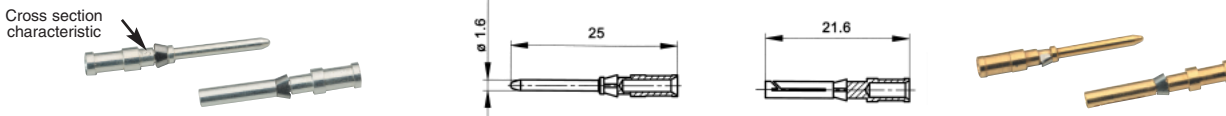

HDD 42 CRIMP TERMINATED: MACHINE CONTACT INSERTS

View from Cable Side

All dimensions are in mm.

Contacts Sold Separately

Plug	Receptacle
11285100	11286100

MACHINE CONTACTS: DIAMETER 1.6 MM

Bags of 100							
mm ²	AWG	Silver		Gold		Stripping Length (mm)	# of Marking Tracks
		Pin	Socket	Pin	Socket		
0.14 - 0.37	26 - 22	13162000	13163000	13162500	13163500	8	1
0.5	20	13162100	13163100	13162600	13163600	8	2
0.75 - 1.0	18	13162200	13163200	13162700	13163700	8	3
1.5	16	13162300	13163300	13162800	13163800	8	4
2.5	14	13162400	13163400	13162900	13163900	5.8	5

Part number= 1 contact

Crimp Tool
11147000

Crimp Dies
11147100

Locator
11147200

Removal Tool:
11161000