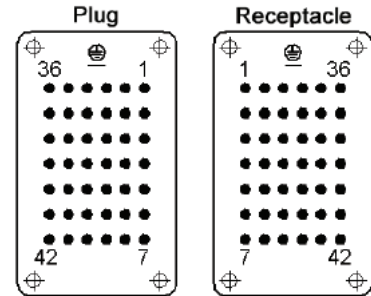

HDD 42 CRIMP TERMINATED: MACHINE CONTACT INSERTS

View from Cable Side

All dimensions are in mm.

Contacts Sold Separately

Plug	Receptacle
11285100	11286100

MACHINE CONTACTS: DIAMETER 1.6 MM

Bags of 100							
mm ²	AWG	Silver		Gold		Stripping Length (mm)	# of Marking Tracks
		Pin	Socket	Pin	Socket		
0.14 - 0.37	26 - 22	13162000	13163000	13162500	13163500	8	1
0.5	20	13162100	13163100	13162600	13163600	8	2
0.75 - 1.0	18	13162200	13163200	13162700	13163700	8	3
1.5	16	13162300	13163300	13162800	13163800	8	4
2.5	14	13162400	13163400	13162900	13163900	5.8	5

Part number= 1 contact

Crimp Tool
11147000

Crimp Dies
11147100

Locator
11147200

Removal Tool:
11161000