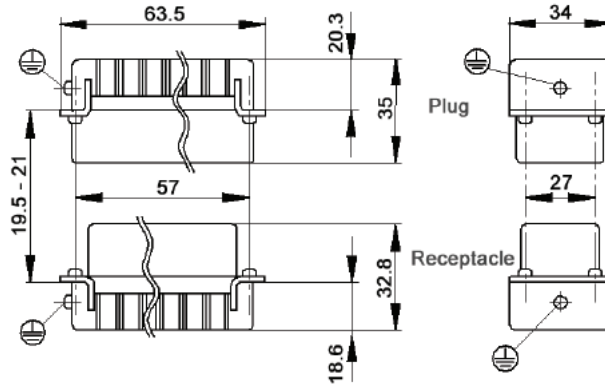

HDD 42 CRIMP TERMINATED: MACHINE CONTACT INSERTS

View from Cable Side

All dimensions are in mm.

Contacts Sold Separately

Plug	Receptacle
11285100	11286100

MACHINE CONTACTS: DIAMETER 1.6 MM

Bags of 100							
mm ²	AWG	Silver		Gold		Stripping Length (mm)	# of Marking Tracks
		Pin	Socket	Pin	Socket		
0.14 - 0.37	26 - 22	13162000	13163000	13162500	13163500	8	1
0.5	20	13162100	13163100	13162600	13163600	8	2
0.75 - 1.0	18	13162200	13163200	13162700	13163700	8	3
1.5	16	13162300	13163300	13162800	13163800	8	4
2.5	14	13162400	13163400	13162900	13163900	5.8	5

Part number= 1 contact

Crimp Tool
11147000

Crimp Dies
11147100

Locator
11147200

Removal Tool:
11161000