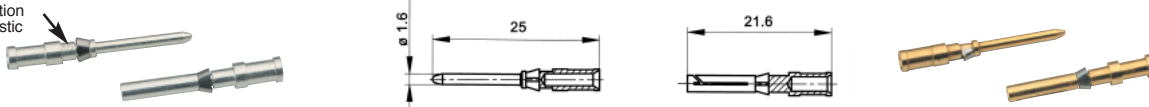

### HD 15 CRIMP TERMINATED: MACHINE CONTACT INSERTS

View from cable side

Plug

Receptacle

All dimensions are in mm.

Contacts Sold Separately

| Plug     | Receptacle |
|----------|------------|
| 11283200 | 11282200   |

### MACHINE CONTACTS: DIAMETER 1.6 MM

Cross section characteristic

| mm <sup>2</sup> | AWG     | Bags of 100 |          |          |          | Stripping Length (mm) | # of Marking Tracks |
|-----------------|---------|-------------|----------|----------|----------|-----------------------|---------------------|
|                 |         | Silver      |          | Gold     |          |                       |                     |
|                 |         | Pin         | Socket   | Pin      | Socket   |                       |                     |
| 0.14 - 0.37     | 26 - 22 | 13162000    | 13163000 | 13162500 | 13163500 | 8                     | 1                   |
| 0.5             | 20      | 13162100    | 13163100 | 13162600 | 13163600 | 8                     | 2                   |
| 0.75 - 1.0      | 18      | 13162200    | 13163200 | 13162700 | 13163700 | 8                     | 3                   |
| 1.5             | 16      | 13162300    | 13163300 | 13162800 | 13163800 | 8                     | 4                   |
| 2.5             | 14      | 13162400    | 13163400 | 13162900 | 13163900 | 5.8                   | 5                   |

Part number= 1 contact

Crimp Tool  
11147000

Crimp Dies  
11147100

Locator  
11147200

Removal Tool:  
11161000