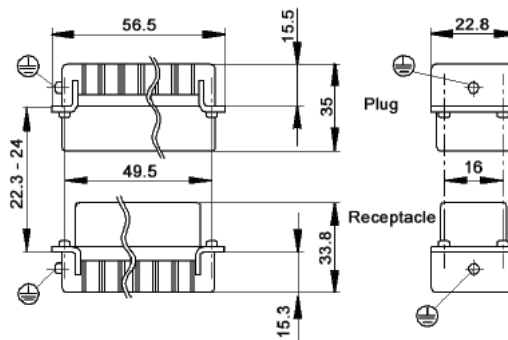

### MACHINE CONTACTS: DIAMETER 1.6 MM

Cross section characteristic

| mm <sup>2</sup> | AWG     | Bags of 100 |          |          |          | Stripping Length (mm) | # of Marking Tracks |
|-----------------|---------|-------------|----------|----------|----------|-----------------------|---------------------|
|                 |         | Silver      |          | Gold     |          |                       |                     |
|                 |         | Pin         | Socket   | Pin      | Socket   |                       |                     |
| 0.14 - 0.37     | 26 - 22 | 13162000    | 13163000 | 13162500 | 13163500 | 8                     | 1                   |
| 0.5             | 20      | 13162100    | 13163100 | 13162600 | 13163600 | 8                     | 2                   |
| 0.75 - 1.0      | 18      | 13162200    | 13163200 | 13162700 | 13163700 | 8                     | 3                   |
| 1.5             | 16      | 13162300    | 13163300 | 13162800 | 13163800 | 8                     | 4                   |
| 2.5             | 14      | 13162400    | 13163400 | 13162900 | 13163900 | 5.8                   | 5                   |

Part number= 1 contact

Crimp Tool  
11147000

Crimp Dies  
11147100

Locator  
11147200

Removal Tool:  
11161000

### HD 15 CRIMP TERMINATED: STAMPED & FORMED CONTACT INSERTS

All dimensions are in mm.

Contacts Sold Separately

| Plug     | Receptacle |
|----------|------------|
| 11255000 | 11256000   |

### STAMPED & FORMED CONTACTS: DIAMETER 1.6 MM

| mm <sup>2</sup> | Stripping Length (mm) |
|-----------------|-----------------------|
| 0.14 - 0.5      | 2.5 - 0.5             |
| 0.5 - 1.5       | 3.5 - 0.5             |
| 1.5 - 2.5       | 3.5 - 0.5             |