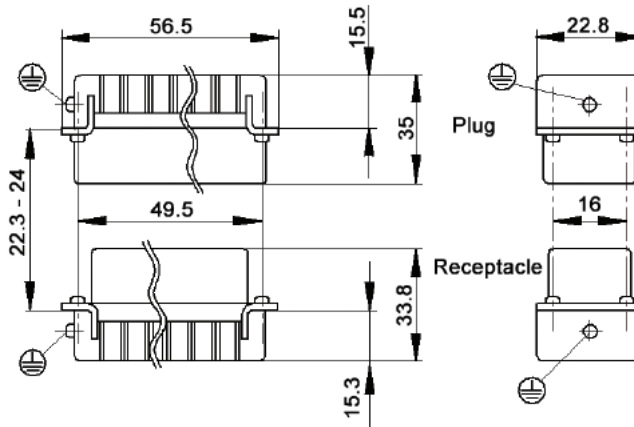

### HD 15 CRIMP TERMINATED: MACHINE CONTACT INSERTS

View from cable side

Plug

Receptacle

All dimensions are in mm.

Contacts Sold Separately

| Plug     | Receptacle |
|----------|------------|
| 11283200 | 11282200   |

### MACHINE CONTACTS: DIAMETER 1.6 MM

Cross section characteristic

| mm <sup>2</sup> | AWG     | Bags of 100 |          |          |          | Stripping Length (mm) | # of Marking Tracks |
|-----------------|---------|-------------|----------|----------|----------|-----------------------|---------------------|
|                 |         | Silver      |          | Gold     |          |                       |                     |
|                 |         | Pin         | Socket   | Pin      | Socket   |                       |                     |
| 0.14 - 0.37     | 26 - 22 | 13162000    | 13163000 | 13162500 | 13163500 | 8                     | 1                   |
| 0.5             | 20      | 13162100    | 13163100 | 13162600 | 13163600 | 8                     | 2                   |
| 0.75 - 1.0      | 18      | 13162200    | 13163200 | 13162700 | 13163700 | 8                     | 3                   |
| 1.5             | 16      | 13162300    | 13163300 | 13162800 | 13163800 | 8                     | 4                   |
| 2.5             | 14      | 13162400    | 13163400 | 13162900 | 13163900 | 5.8                   | 5                   |

### STAMPED & FORMED CONTACTS: DIAMETER 1.6 MM

| mm <sup>2</sup> | Stripping Length (mm) |
|-----------------|-----------------------|
| 0.14 - 0.5      | 2.5 - 0.5             |
| 0.5 - 1.5       | 3.5 - 0.5             |
| 1.5 - 2.5       | 3.5 - 0.5             |