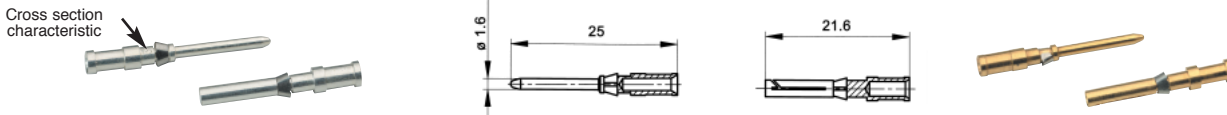

HD 8 CRIMP TERMINATED: MACHINE CONTACT INSERTS

View from Cable Side

All dimensions are in mm.

Plug	Receptacle
11252500	11253500

Contacts Sold Separately

MACHINE CONTACTS: DIAMETER 1.6 MM

mm ²	AWG	Silver		Gold		Stripping Length (mm)	# of Marking Tracks
		Pin	Socket	Pin	Socket		
0.14 - 0.37	26 - 22	13162000	13163000	13162500	13163500	8	1
0.5	20	13162100	13163100	13162600	13163600	8	2
0.75 - 1.0	18	13162200	13163200	13162700	13163700	8	3
1.5	16	13162300	13163300	13162800	13163800	8	4
2.5	14	13162400	13163400	13162900	13163900	5.8	5

Part number= 1 contact

Crimp Tool
11147000

Crimp Dies
11147100

Locator
11147200

Removal Tool:
11161000

FIBER OPTIC CONTACTS & TOOLS

Pin	Socket
11214100	11219100

Fiber Optic Assembly Set
11184700