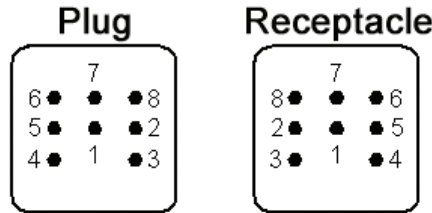

HD 8 CRIMP TERMINATED: MACHINE CONTACT INSERTS

View from Cable Side

All dimensions are in mm.

Plug	Receptacle
11252500	11253500

Contacts Sold Separately

MACHINE CONTACTS: DIAMETER 1.6 MM

mm ²	AWG	Silver		Gold		Stripping Length (mm)	# of Marking Tracks
		Pin	Socket	Pin	Socket		
0.14 - 0.37	26 - 22	13162000	13163000	13162500	13163500	8	1
0.5	20	13162100	13163100	13162600	13163600	8	2
0.75 - 1.0	18	13162200	13163200	13162700	13163700	8	3
1.5	16	13162300	13163300	13162800	13163800	8	4
2.5	14	13162400	13163400	13162900	13163900	5.8	5