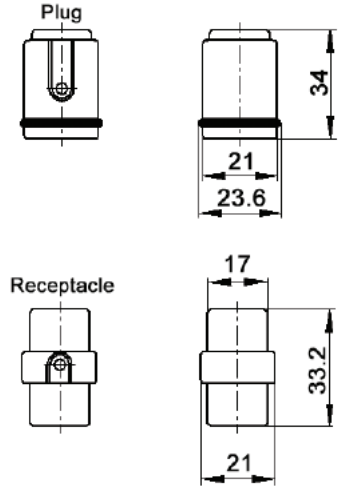

HD 8 CRIMP TERMINATED: MACHINE CONTACT INSERTS

View from Cable Side

All dimensions are in mm.

Plug	Receptacle
11252500	11253500

Contacts Sold Separately

MACHINE CONTACTS: DIAMETER 1.6 MM

mm ²	AWG	Silver		Gold		Stripping Length (mm)	# of Marking Tracks
		Pin	Socket	Pin	Socket		
0.14 - 0.37	26 - 22	13162000	13163000	13162500	13163500	8	1
0.5	20	13162100	13163100	13162600	13163600	8	2
0.75 - 1.0	18	13162200	13163200	13162700	13163700	8	3
1.5	16	13162300	13163300	13162800	13163800	8	4
2.5	14	13162400	13163400	13162900	13163900	5.8	5

Part number= 1 contact

Crimp Tool
11147000

Crimp Dies
11147100

Locator
11147200

Removal Tool:
11161000

FIBER OPTIC CONTACTS & TOOLS

Pin	Socket
11214100	11219100

Fiber Optic Assembly Set
11184700