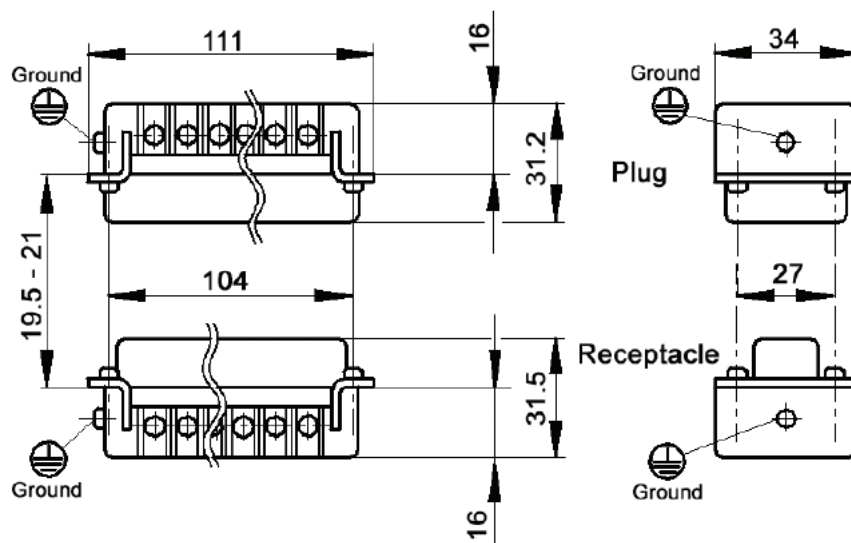

HBVE 10 SCREW TERMINATED INSERTS

View from cable side

All dimensions are in mm.

Description	Plug	Receptacle
With wire protection	10270010	10271010
Without wire protection	10270110	10271110