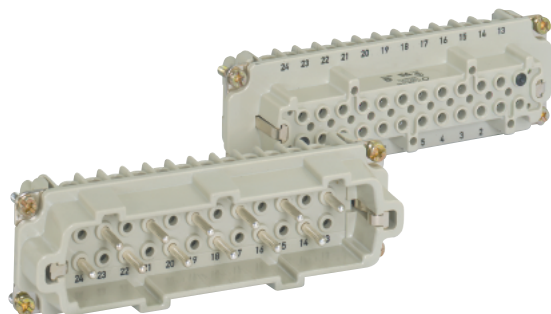

HBVE 10 SCREW TERMINATED INSERTS

View from cable side

All dimensions are in mm.

Description	Plug	Receptacle
With wire protection	10270010	10271010
Without wire protection	10270110	10271110