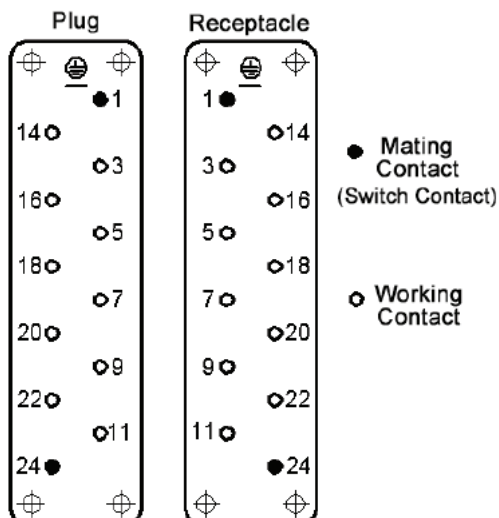

HBVE 10 SCREW TERMINATED INSERTS

View from cable side

All dimensions are in mm.

Description	Plug	Receptacle
With wire protection	10270010	10271010
Without wire protection	10270110	10271110