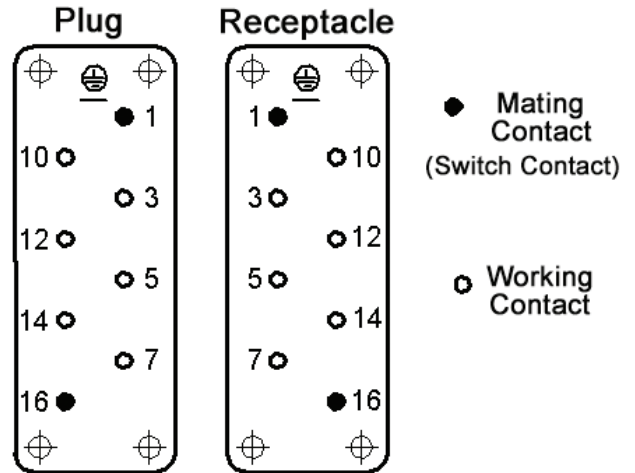

HBVE 6 SCREW TERMINATED INSERTS

View from cable side

All dimensions are in mm.

Description	Plug	Receptacle
With wire protection	10239010	10240010
Without wire protection	10239110	10240110