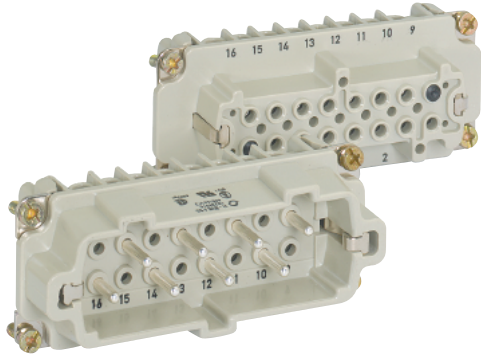

HBVE 6 SCREW TERMINATED INSERTS

View from cable side

All dimensions are in mm.

Description	Plug	Receptacle
With wire protection	10239010	10240010
Without wire protection	10239110	10240110