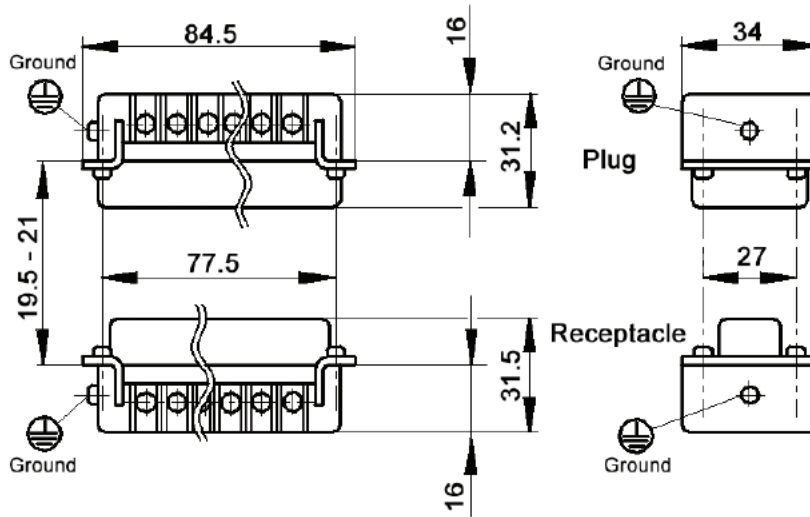

HBVE 6 SCREW TERMINATED INSERTS

View from cable side

All dimensions are in mm.

Description	Plug	Receptacle
With wire protection	10239010	10240010
Without wire protection	10239110	10240110