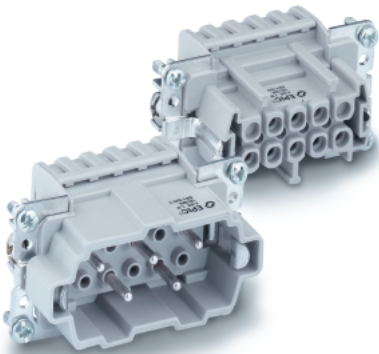

HBVE 3 SCREW TERMINATED INSERTS

View from cable side

All dimensions are in mm.

HBVE 10
Pg 356

Description	Plug	Receptacle
With wire protection	10210010	10211010
Without wire protection	10210110	10211110

HBVE 3 CAGE CLAMP INSERTS

Plug	Receptacle
10210040	10211040

HBVE 10
Pg 356