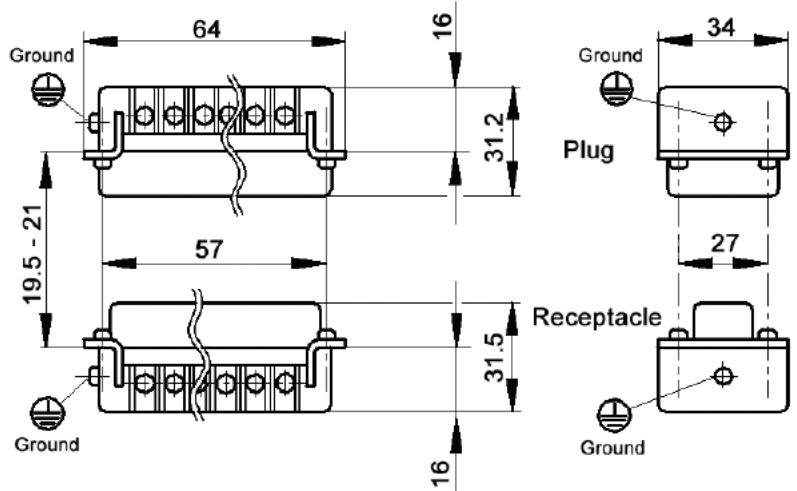

HBVE 3 SCREW TERMINATED INSERTS

View from cable side

All dimensions are in mm.

HBVE 10
Pg 356

Description	Plug	Receptacle
With wire protection	10210010	10211010
Without wire protection	10210110	10211110

HBVE 3 CAGE CLAMP INSERTS

Plug	Receptacle
10210040	10211040

HBVE 10
Pg 356