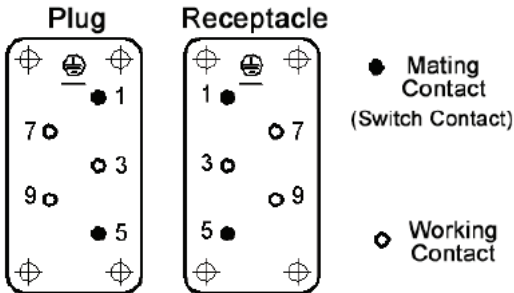

HBVE 3 SCREW TERMINATED INSERTS

View from cable side

All dimensions are in mm.

HBVE 10
Pg 356

Description	Plug	Receptacle
With wire protection	10210010	10211010
Without wire protection	10210110	10211110

HBVE 3 CAGE CLAMP INSERTS