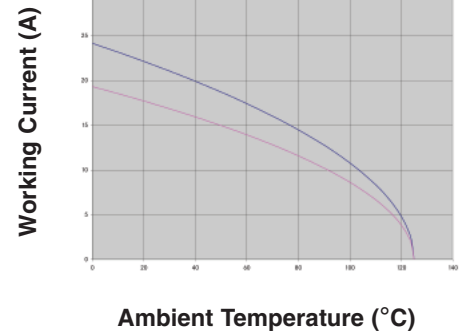

HBVE 3 SCREW TERMINATED INSERTS

View from cable side

All dimensions are in mm.

HBVE 10
Pg 356

Description	Plug	Receptacle
With wire protection	10210010	10211010
Without wire protection	10210110	10211110

HBVE 3 CAGE CLAMP INSERTS