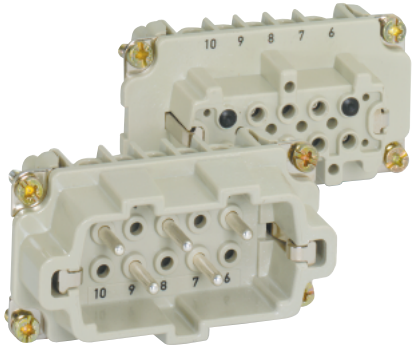

HBVE 3 SCREW TERMINATED INSERTS

View from cable side

All dimensions are in mm.

HBVE 10
Pg 356

Description	Plug	Receptacle
With wire protection	10210010	10211010
Without wire protection	10210110	10211110

HBVE 3 CAGE CLAMP INSERTS

Plug	Receptacle
10210040	10211040

HBVE 10
Pg 356