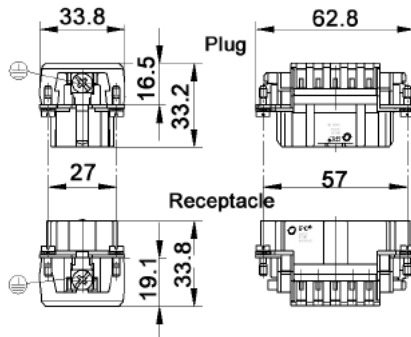

HBVE 3 SCREW TERMINATED INSERTS

View from cable side

All dimensions are in mm.

HBVE 10
Pg 356

Description	Plug	Receptacle
With wire protection	10210010	10211010
Without wire protection	10210110	10211110

HBVE 3 CAGE CLAMP INSERTS

Plug	Receptacle
10210040	10211040

HBVE 10
Pg 356