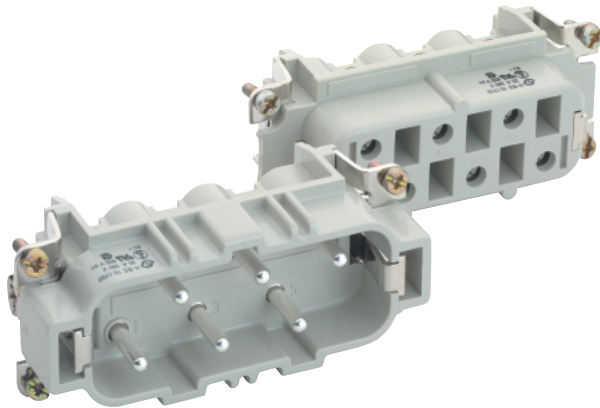

HBS 6 SCREW TERMINATED INSERTS

View from cable side

All dimensions are in mm.

Description	Plug	Receptacle
#1-6	10170000	10171000