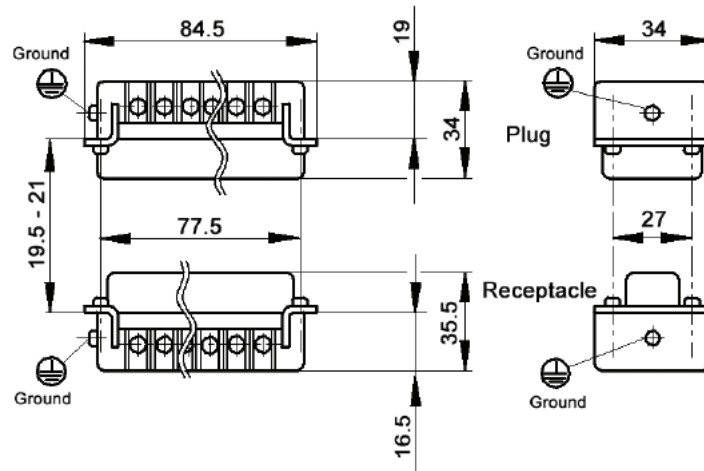

HBS 6 SCREW TERMINATED INSERTS

View from cable side

All dimensions are in mm.

Description	Plug	Receptacle
#1-6	10170000	10171000