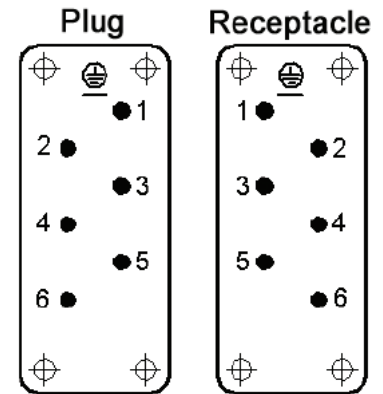

HBS 6 SCREW TERMINATED INSERTS

View from cable side

All dimensions are in mm.

Description	Plug	Receptacle
#1-6	10170000	10171000