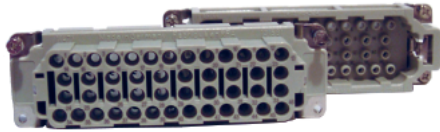

HEE 46 CRIMP TERMINATED: MACHINE CONTACT INSERTS

View from Cable Side

All dimensions are in mm.

HBE 24
Pg 368

Plug	Receptacle
10186400	10187400

Contacts Sold Separately

MACHINED CONTACTS: DIAMETER 2.5 MM²

Bags of 100							
mm ²	AWG	Silver		Gold		Stripping Length (mm)	# of Marking Tracks
		Pin	Socket	Pin	Socket		
0.5	20	11190000	11195000	11192000	11197000	Pin=7.4, Socket =7.3	-
.75 - 1.0	18	11190100	11195100	11192100	11197100	Pin=7.4, Socket =7.3	1
1.5	16	11190200	11195200	11192200	11197200	Pin=7.4, Socket =7.3	2
2.5	14	11190300	11195300	-	-	Pin=7.4, Socket =7.3	3
4.0	12	11190400	11195400	-	-	Pin=7.4, Socket =7.3	-

Part number= 1 contact

Crimp Tool
11147000

Crimp Dies
11147100

Locator
11147200

Removal Tool:
11182500