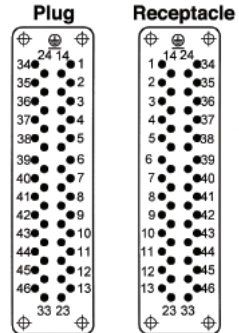

HEE 46 CRIMP TERMINATED: MACHINE CONTACT INSERTS

View from Cable Side

All dimensions are in mm.

HBE 24
Pg 368

Plug	Receptacle
10186400	10187400

Contacts Sold Separately

MACHINED CONTACTS: DIAMETER 2.5 MM²

Bags of 100							
mm ²	AWG	Silver		Gold		Stripping Length (mm)	# of Marking Tracks
		Pin	Socket	Pin	Socket		
0.5	20	11190000	11195000	11192000	11197000	Pin=7.4, Socket =7.3	-
.75 - 1.0	18	11190100	11195100	11192100	11197100	Pin=7.4, Socket =7.3	1
1.5	16	11190200	11195200	11192200	11197200	Pin=7.4, Socket =7.3	2
2.5	14	11190300	11195300	-	-	Pin=7.4, Socket =7.3	3
4.0	12	11190400	11195400	-	-	Pin=7.4, Socket =7.3	-

Part number= 1 contact

Crimp Tool
11147000

Crimp Dies
11147100

Locator
11147200

Removal Tool:
11182500