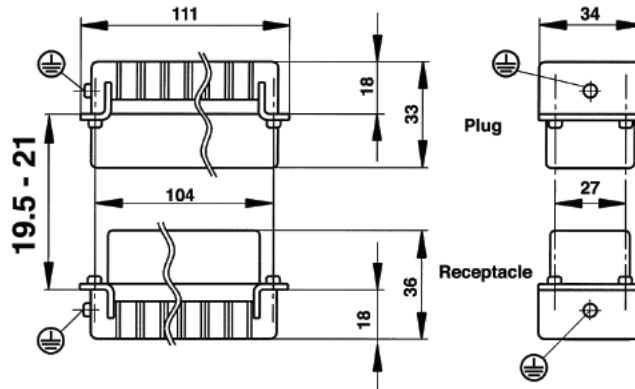

HEE 46 CRIMP TERMINATED: MACHINE CONTACT INSERTS

View from Cable Side

All dimensions are in mm.

HBE 24
Pg 368

Plug	Receptacle
10186400	10187400

Contacts Sold Separately

MACHINED CONTACTS: DIAMETER 2.5 MM²

Bags of 100							
mm ²	AWG	Silver		Gold		Stripping Length (mm)	# of Marking Tracks
		Pin	Socket	Pin	Socket		
0.5	20	11190000	11195000	11192000	11197000	Pin=7.4, Socket =7.3	-
.75 - 1.0	18	11190100	11195100	11192100	11197100	Pin=7.4, Socket =7.3	1
1.5	16	11190200	11195200	11192200	11197200	Pin=7.4, Socket =7.3	2
2.5	14	11190300	11195300	-	-	Pin=7.4, Socket =7.3	3
4.0	12	11190400	11195400	-	-	Pin=7.4, Socket =7.3	-

Part number= 1 contact

Crimp Tool
11147000

Crimp Dies
11147100

Locator
11147200

Removal Tool:
11182500