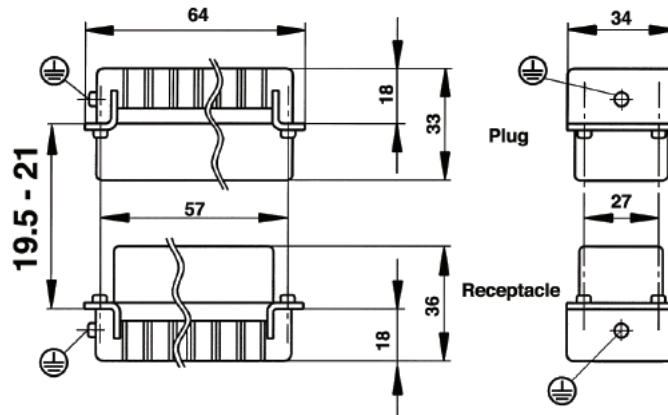

HEE 18 CRIMP TERMINATED: MACHINE CONTACT INSERTS

View from Cable Side

All dimensions are in mm.

Plug	Receptacle
10182400	10183400

Contacts Sold Separately

MACHINED CONTACTS: DIAMETER 2.5 MM²

Bags of 100							
mm ²	AWG	Silver		Gold		Stripping Length (mm)	# of Marking Tracks
		Pin	Socket	Pin	Socket		
0.5	20	11190000	11195000	11192000	11197000	Pin=7.4, Socket =7.3	-
.75 - 1.0	18	11190100	11195100	11192100	11197100	Pin=7.4, Socket =7.3	1
1.5	16	11190200	11195200	11192200	11197200	Pin=7.4, Socket =7.3	2
2.5	14	11190300	11195300	-	-	Pin=7.4, Socket =7.3	3
4.0	12	11190400	11195400	-	-	Pin=7.4, Socket =7.3	-

Part number= 1 contact

Crimp Tool
11147000

Crimp Dies
11147100

Locator
11147200

Removal Tool:
11182500