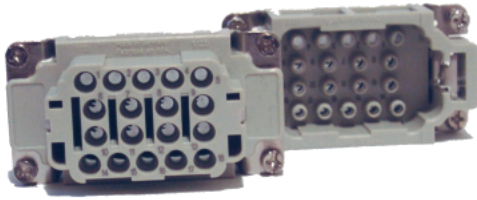

HEE 18 CRIMP TERMINATED: MACHINE CONTACT INSERTS

View from Cable Side

All dimensions are in mm.

Plug	Receptacle
10182400	10183400

Contacts Sold Separately

MACHINED CONTACTS: DIAMETER 2.5 MM²

Bags of 100							
mm ²	AWG	Silver		Gold		Stripping Length (mm)	# of Marking Tracks
		Pin	Socket	Pin	Socket		
0.5	20	11190000	11195000	11192000	11197000	Pin=7.4, Socket =7.3	-
.75 - 1.0	18	11190100	11195100	11192100	11197100	Pin=7.4, Socket =7.3	1
1.5	16	11190200	11195200	11192200	11197200	Pin=7.4, Socket =7.3	2
2.5	14	11190300	11195300	-	-	Pin=7.4, Socket =7.3	3
4.0	12	11190400	11195400	-	-	Pin=7.4, Socket =7.3	-

Part number= 1 contact

Crimp Tool
11147000

Crimp Dies
11147100

Locator
11147200

Removal Tool:
11182500