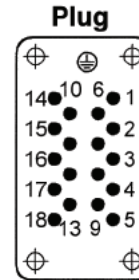

HEE 18 CRIMP TERMINATED: MACHINE CONTACT INSERTS

View from Cable Side

All dimensions are in mm.

Plug	Receptacle
10182400	10183400

Contacts Sold Separately

MACHINED CONTACTS: DIAMETER 2.5 MM²

Bags of 100							
mm ²	AWG	Silver		Gold		Stripping Length (mm)	# of Marking Tracks
		Pin	Socket	Pin	Socket		
0.5	20	11190000	11195000	11192000	11197000	Pin=7.4, Socket =7.3	-
.75 - 1.0	18	11190100	11195100	11192100	11197100	Pin=7.4, Socket =7.3	1
1.5	16	11190200	11195200	11192200	11197200	Pin=7.4, Socket =7.3	2
2.5	14	11190300	11195300	-	-	Pin=7.4, Socket =7.3	3
4.0	12	11190400	11195400	-	-	Pin=7.4, Socket =7.3	-

Part number= 1 contact

Crimp Tool
11147000

Crimp Dies
11147100

Locator
11147200

Removal Tool:
11182500