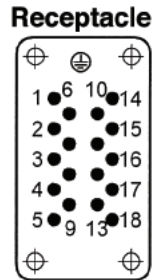

HEE 18 CRIMP TERMINATED: MACHINE CONTACT INSERTS

View from Cable Side

All dimensions are in mm.

Plug	Receptacle
10182400	10183400

Contacts Sold Separately

MACHINED CONTACTS: DIAMETER 2.5 MM²

Bags of 100							
mm ²	AWG	Silver		Gold		Stripping Length (mm)	# of Marking Tracks
		Pin	Socket	Pin	Socket		
0.5	20	11190000	11195000	11192000	11197000	Pin=7.4, Socket =7.3	-
.75 - 1.0	18	11190100	11195100	11192100	11197100	Pin=7.4, Socket =7.3	1
1.5	16	11190200	11195200	11192200	11197200	Pin=7.4, Socket =7.3	2
2.5	14	11190300	11195300	-	-	Pin=7.4, Socket =7.3	3
4.0	12	11190400	11195400	-	-	Pin=7.4, Socket =7.3	-

Part number= 1 contact

Crimp Tool
11147000

Crimp Dies
11147100

Locator
11147200

Removal Tool:
11182500