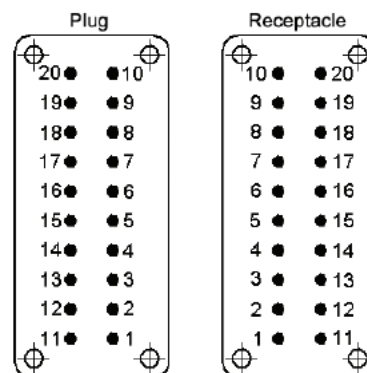

### STA 40 SCREW TERMINATED INSERTS

View from cable side

All dimensions are in mm.

Description	Plug	Receptacle
Screw Termination (2X)	10503100	10501100

### STA 40 SOLDER TERMINATED INSERTS

View from cable side

All dimensions are in mm.

Description	Plug	Receptacle
Solder Termination (2X)	10502200	10500200