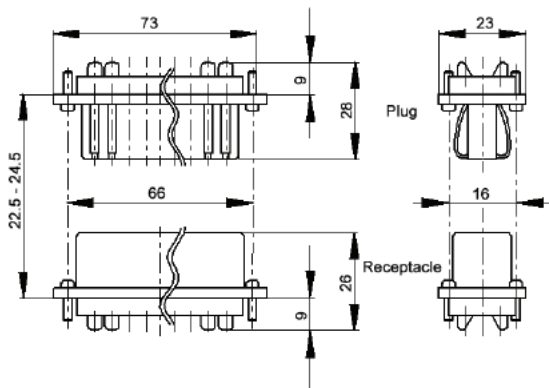

### STA 40 SCREW TERMINATED INSERTS

View from cable side

All dimensions are in mm.

Description	Plug	Receptacle
Screw Termination (2X)	10503100	10501100

### STA 40 SOLDER TERMINATED INSERTS

View from cable side

All dimensions are in mm.

Description	Plug	Receptacle
Solder Termination (2X)	10502200	10500200