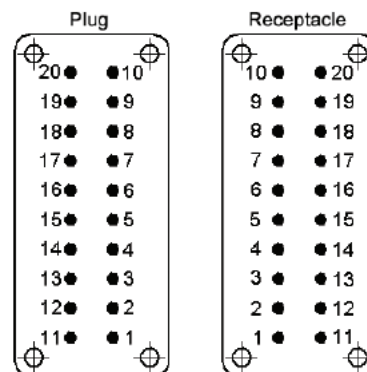

### STA 40 SCREW TERMINATED INSERTS

View from cable side

All dimensions are in mm.

Description	Plug	Receptacle
Screw Termination (2X)	10503100	10501100

### STA 40 SOLDER TERMINATED INSERTS

View from cable side

All dimensions are in mm.

Description	Plug	Receptacle
Solder Termination (2X)	10502200	10500200