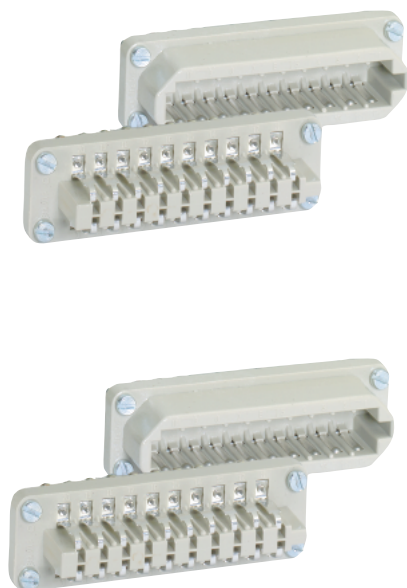

### STA 40 SCREW TERMINATED INSERTS

View from cable side

All dimensions are in mm.

Description	Plug	Receptacle
Screw Termination (2X)	10503100	10501100

### STA 40 SOLDER TERMINATED INSERTS

View from cable side

All dimensions are in mm.

Description	Plug	Receptacle
Solder Termination (2X)	10502200	10500200