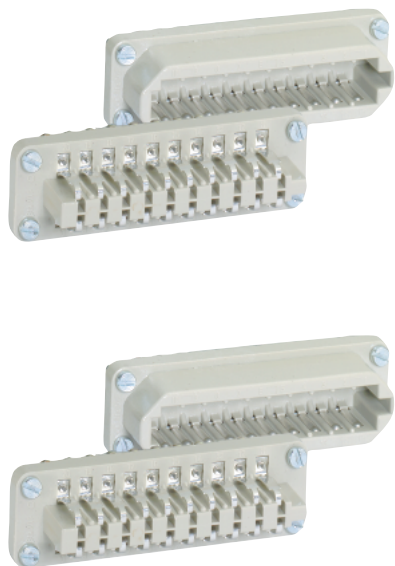

### STA 40 SCREW TERMINATED INSERTS

View from cable side

All dimensions are in mm.

Description	Plug	Receptacle
Screw Termination (2X)	10503100	10501100

### STA 40 SOLDER TERMINATED INSERTS

View from cable side

All dimensions are in mm.

Description	Plug	Receptacle
Solder Termination (2X)	10502200	10500200