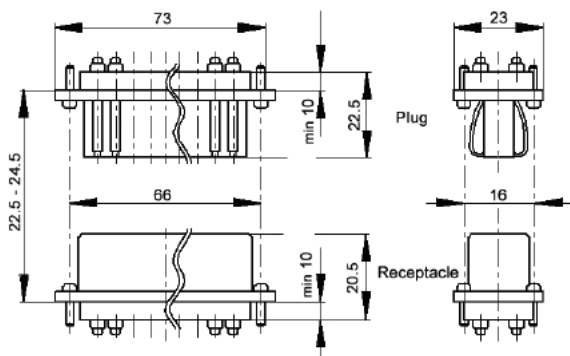

### STA 40 SCREW TERMINATED INSERTS

View from cable side

All dimensions are in mm.

Description	Plug	Receptacle
Screw Termination (2X)	10503100	10501100

### STA 40 SOLDER TERMINATED INSERTS

View from cable side

All dimensions are in mm.

Description	Plug	Receptacle
Solder Termination (2X)	10502200	10500200