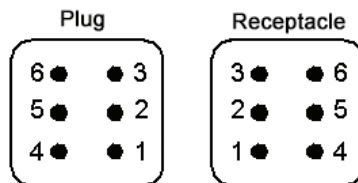

STA 6 SCREW TERMINATED INSERTS

View from cable side

All dimensions are in mm.

Description	Plug	Receptacle
Screw Termination	10488100	10486100

SOLDER TERMINATED INSERTS

View from cable side

Description	Plug	Receptacle
Solder Termination	10487200	10485200