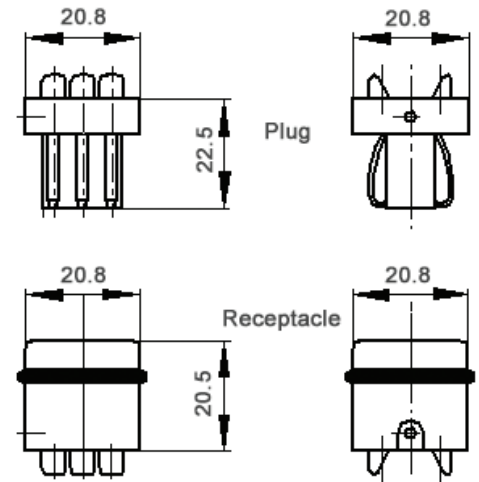

STA 6 SCREW TERMINATED INSERTS

View from cable side

All dimensions are in mm.

Description	Plug	Receptacle
Screw Termination	10488100	10486100

SOLDER TERMINATED INSERTS

View from cable side

Description	Plug	Receptacle
Solder Termination	10487200	10485200