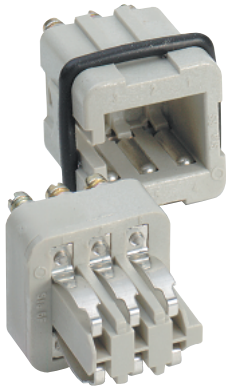

STA 6 SCREW TERMINATED INSERTS

View from cable side

All dimensions are in mm.

Description	Plug	Receptacle
Screw Termination	10488100	10486100

SOLDER TERMINATED INSERTS

View from cable side

Description	Plug	Receptacle
Solder Termination	10487200	10485200