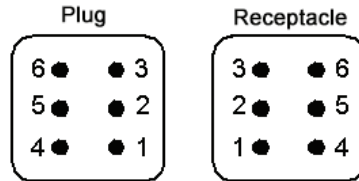

STA 6 SCREW TERMINATED INSERTS

View from cable side

All dimensions are in mm.

Description	Plug	Receptacle
Screw Termination	10488100	10486100

SOLDER TERMINATED INSERTS

View from cable side

Description	Plug	Receptacle
Solder Termination	10487200	10485200