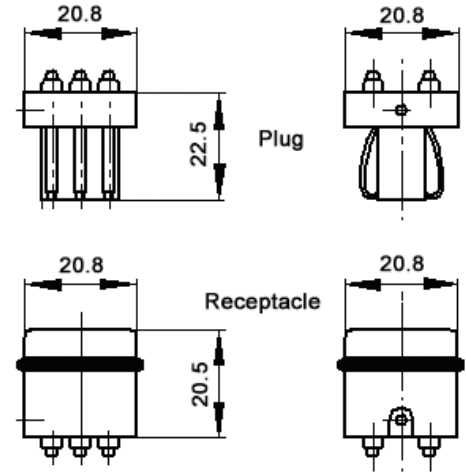

STA 6 SCREW TERMINATED INSERTS

View from cable side

All dimensions are in mm.

Description	Plug	Receptacle
Screw Termination	10488100	10486100

SOLDER TERMINATED INSERTS

View from cable side

Description	Plug	Receptacle
Solder Termination	10487200	10485200