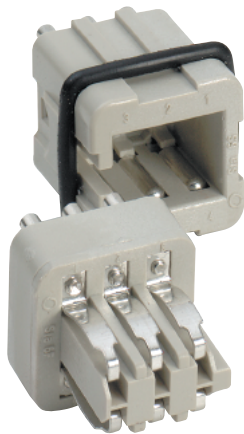

STA 6 SCREW TERMINATED INSERTS

View from cable side

All dimensions are in mm.

Description	Plug	Receptacle
Screw Termination	10488100	10486100

SOLDER TERMINATED INSERTS

View from cable side

Description	Plug	Receptacle
Solder Termination	10487200	10485200