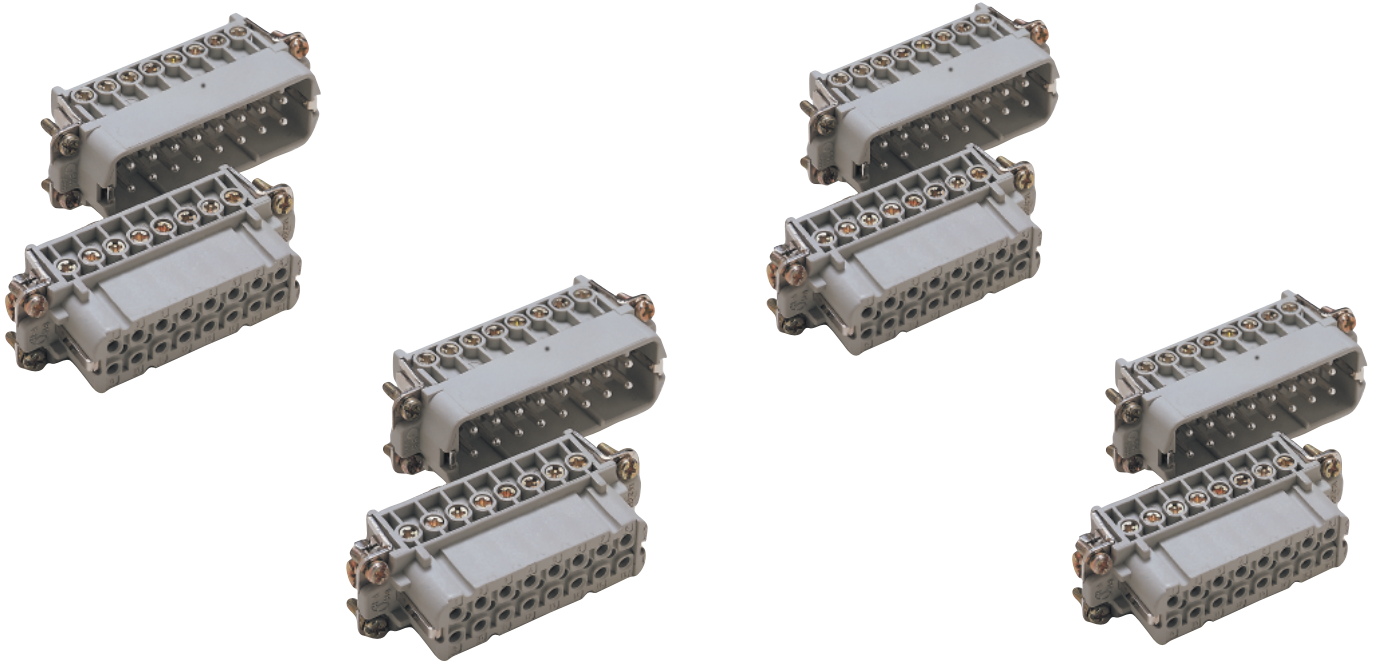

HA 64 SCREW TERMINATED INSERTS

4 Sets of HA 16 Inserts

All dimensions are in mm.

Description	Plug	Receptacle
#1-16 with Wire Protection	10530000	10531000
#17-32 with Wire Protection	10540000	10541000
#33-48: with Wire Protection	10540100	10541100
#48-64: with Wire Protection	105300LE64	105310LE64