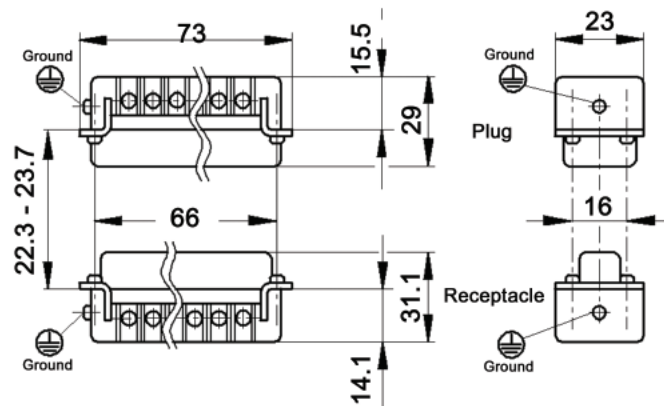

HA 64 SCREW TERMINATED INSERTS

4 Sets of HA 16 Inserts

All dimensions are in mm.

Description	Plug	Receptacle
#1-16 with Wire Protection	10530000	10531000
#17-32 with Wire Protection	10540000	10541000
#33-48: with Wire Protection	10540100	10541100
#48-64: with Wire Protection	105300LE64	105310LE64