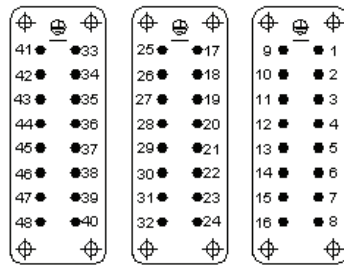

HA 48 SCREW TERMINATED INSERTS

All dimensions are in mm.

View from cable side

Plugs

Receptacles

3 Sets of HA 16 Inserts

Description	Plug	Receptacle
#1-16 with Wire Protection	10530000	10531000
#17-32 with Wire Protection	10540000	10541000
#33-48: with Wire Protection	10540100	10541100
#1-16 without Wire Protection	10532000	10533000
#17-32 without Wire Protection	10542000	10543000
#33-48: without Wire Protection	10542100	10543100