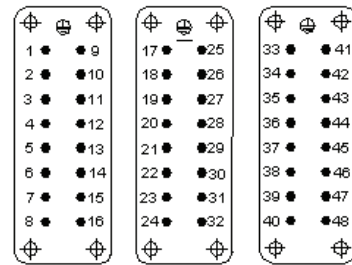

HA 48 SCREW TERMINATED INSERTS

All dimensions are in mm.

View from cable side

Plugs

Receptacles

3 Sets of HA 16 Inserts

Description	Plug	Receptacle
#1-16 with Wire Protection	10530000	10531000
#17-32 with Wire Protection	10540000	10541000
#33-48: with Wire Protection	10540100	10541100
#1-16 without Wire Protection	10532000	10533000
#17-32 without Wire Protection	10542000	10543000
#33-48: without Wire Protection	10542100	10543100