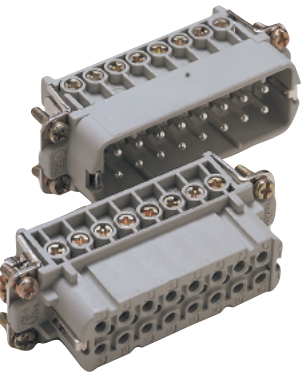

HA 48 SCREW TERMINATED INSERTS

All dimensions are in mm.

View from cable side

Plugs

Receptacles

3 Sets of HA 16 Inserts

Description	Plug	Receptacle
#1-16 with Wire Protection	10530000	10531000
#17-32 with Wire Protection	10540000	10541000
#33-48: with Wire Protection	10540100	10541100
#1-16 without Wire Protection	10532000	10533000
#17-32 without Wire Protection	10542000	10543000
#33-48: without Wire Protection	10542100	10543100