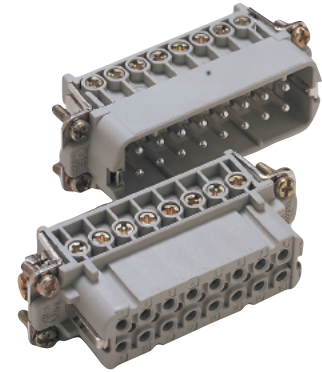

HA 48 SCREW TERMINATED INSERTS

All dimensions are in mm.

View from cable side

Plugs

Receptacles

3 Sets of HA 16 Inserts

Description	Plug	Receptacle
#1-16 with Wire Protection	10530000	10531000
#17-32 with Wire Protection	10540000	10541000
#33-48: with Wire Protection	10540100	10541100
#1-16 without Wire Protection	10532000	10533000
#17-32 without Wire Protection	10542000	10543000
#33-48: without Wire Protection	10542100	10543100