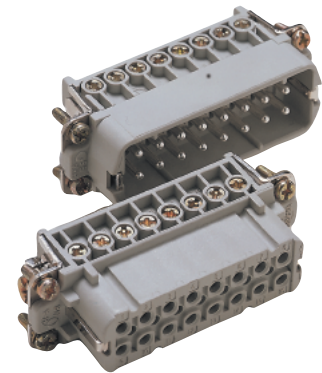

HA 48 SCREW TERMINATED INSERTS

All dimensions are in mm.

View from cable side

Plugs

Receptacles

3 Sets of HA 16 Inserts

Description	Plug	Receptacle
#1-16 with Wire Protection	10530000	10531000
#17-32 with Wire Protection	10540000	10541000
#33-48: with Wire Protection	10540100	10541100
#1-16 without Wire Protection	10532000	10533000
#17-32 without Wire Protection	10542000	10543000
#33-48: without Wire Protection	10542100	10543100