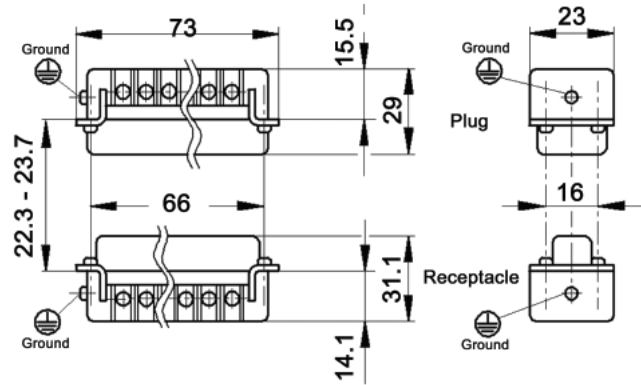

HA 48 SCREW TERMINATED INSERTS

All dimensions are in mm.

View from cable side

Plugs

Receptacles

3 Sets of HA 16 Inserts

Description	Plug	Receptacle
#1-16 with Wire Protection	10530000	10531000
#17-32 with Wire Protection	10540000	10541000
#33-48: with Wire Protection	10540100	10541100
#1-16 without Wire Protection	10532000	10533000
#17-32 without Wire Protection	10542000	10543000
#33-48: without Wire Protection	10542100	10543100