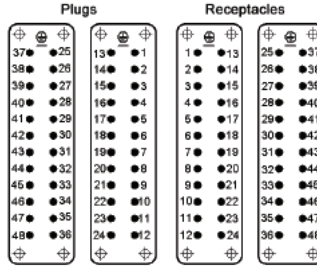

HBE 48 SCREW & CRIMP TERMINATED INSERTS

SCREW TERMINATED

View from Cable Side

CRIMP TERMINATED

Contacts Sold Separately

All dimensions are in mm.

HBE 48
Pg 376

Description	Plug	Receptacle
Screw Terminated with wire protection (#1-24)	10196000	10197000
Screw Terminated with wire protection (#25-48)	10204000	10205000
Screw Terminated without wire protection (#1-24)	10196100	10197100
Screw Terminated without wire protection (#25-48)	10204100	10205100
Crimp Terminated: Machine (#1-24)	10186000	10187000
Crimp Terminated: Machine (#25-48)	10186200	10187200

Crimp
Contacts
Page 271

SCREWLESS SPRING CAGE CLAMP INSERTS

All dimensions are in mm.

View from Cable Side

Description	Plug	Receptacle
Screwless Cage Clamp (#1-24)	10400300	10401300
Screwless Cage Clamp (#25-48)	10400500	10401500