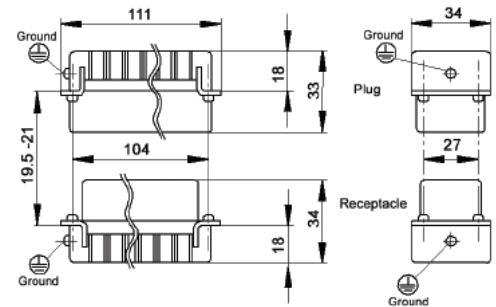

HBE 48 SCREW & CRIMP TERMINATED INSERTS

SCREW TERMINATED

View from Cable Side

CRIMP TERMINATED

Contacts Sold Separately

All dimensions are in mm.

HBE 48
Pg 376

Description	Plug	Receptacle
Screw Terminated with wire protection (#1-24)	10196000	10197000
Screw Terminated with wire protection (#25-48)	10204000	10205000
Screw Terminated without wire protection (#1-24)	10196100	10197100
Screw Terminated without wire protection (#25-48)	10204100	10205100
Crimp Terminated: Machine (#1-24)	10186000	10187000
Crimp Terminated: Machine (#25-48)	10186200	10187200

Crimp
Contacts
Page 271

SCREWLESS SPRING CAGE CLAMP INSERTS

All dimensions are in mm.

View from Cable Side

Description	Plug	Receptacle
Screwless Cage Clamp (#1-24)	10400300	10401300
Screwless Cage Clamp (#25-48)	10400500	10401500