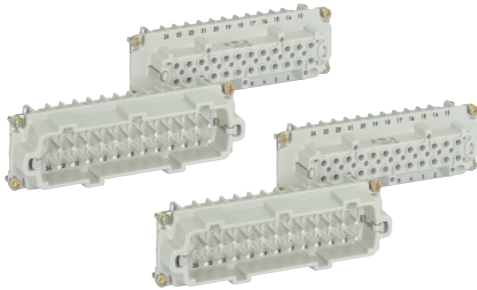

HBE 48 SCREW & CRIMP TERMINATED INSERTS

SCREW TERMINATED

View from Cable Side

CRIMP TERMINATED

Contacts Sold Separately

All dimensions are in mm.

HBE 48
Pg 376

Description	Plug	Receptacle
Screw Terminated with wire protection (#1-24)	10196000	10197000
Screw Terminated with wire protection (#25-48)	10204000	10205000
Screw Terminated without wire protection (#1-24)	10196100	10197100
Screw Terminated without wire protection (#25-48)	10204100	10205100
Crimp Terminated: Machine (#1-24)	10186000	10187000
Crimp Terminated: Machine (#25-48)	10186200	10187200

Crimp
Contacts
Page 271

SCREWLESS SPRING CAGE CLAMP INSERTS

All dimensions are in mm.

View from Cable Side

Description	Plug	Receptacle
Screwless Cage Clamp (#1-24)	10400300	10401300
Screwless Cage Clamp (#25-48)	10400500	10401500