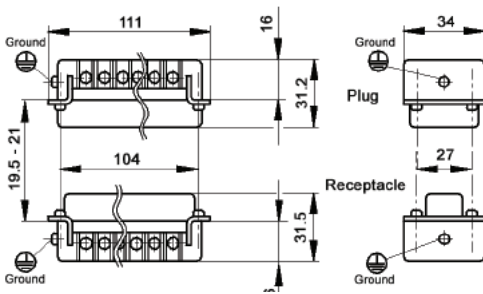

HBE 48 SCREW & CRIMP TERMINATED INSERTS

SCREW TERMINATED

View from Cable Side

CRIMP TERMINATED

Contacts Sold Separately

All dimensions are in mm.

HBE 48
Pg 376

Description	Plug	Receptacle
Screw Terminated with wire protection (#1-24)	10196000	10197000
Screw Terminated with wire protection (#25-48)	10204000	10205000
Screw Terminated without wire protection (#1-24)	10196100	10197100
Screw Terminated without wire protection (#25-48)	10204100	10205100
Crimp Terminated: Machine (#1-24)	10186000	10187000
Crimp Terminated: Machine (#25-48)	10186200	10187200

Crimp
Contacts
Page 271

SCREWLESS SPRING CAGE CLAMP INSERTS

All dimensions are in mm.

View from Cable Side

Description	Plug	Receptacle
Screwless Cage Clamp (#1-24)	10400300	10401300
Screwless Cage Clamp (#25-48)	10400500	10401500