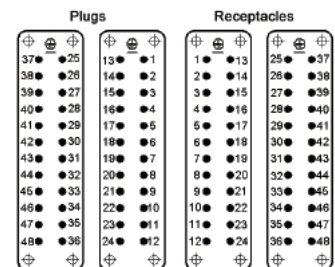

HBE 48 SCREW & CRIMP TERMINATED INSERTS

SCREW TERMINATED

View from Cable Side

CRIMP TERMINATED

Contacts Sold Separately

All dimensions are in mm.

HBE 48
Pg 376

Description	Plug	Receptacle
Screw Terminated with wire protection (#1-24)	10196000	10197000
Screw Terminated with wire protection (#25-48)	10204000	10205000
Screw Terminated without wire protection (#1-24)	10196100	10197100
Screw Terminated without wire protection (#25-48)	10204100	10205100
Crimp Terminated: Machine (#1-24)	10186000	10187000
Crimp Terminated: Machine (#25-48)	10186200	10187200

Crimp
Contacts
Page 271

SCREWLESS SPRING CAGE CLAMP INSERTS

All dimensions are in mm.

View from Cable Side

Description	Plug	Receptacle
Screwless Cage Clamp (#1-24)	10400300	10401300
Screwless Cage Clamp (#25-48)	10400500	10401500