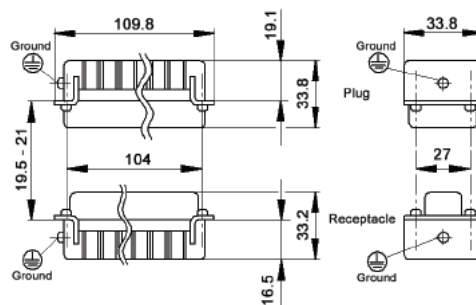

HBE 48 SCREW & CRIMP TERMINATED INSERTS

SCREW TERMINATED

View from Cable Side

CRIMP TERMINATED

Contacts Sold Separately

All dimensions are in mm.

HBE 48
Pg 376

Description	Plug	Receptacle
Screw Terminated with wire protection (#1-24)	10196000	10197000
Screw Terminated with wire protection (#25-48)	10204000	10205000
Screw Terminated without wire protection (#1-24)	10196100	10197100
Screw Terminated without wire protection (#25-48)	10204100	10205100
Crimp Terminated: Machine (#1-24)	10186000	10187000
Crimp Terminated: Machine (#25-48)	10186200	10187200

Crimp
Contacts
Page 271

SCREWLESS SPRING CAGE CLAMP INSERTS

All dimensions are in mm.

View from Cable Side

Description	Plug	Receptacle
Screwless Cage Clamp (#1-24)	10400300	10401300
Screwless Cage Clamp (#25-48)	10400500	10401500