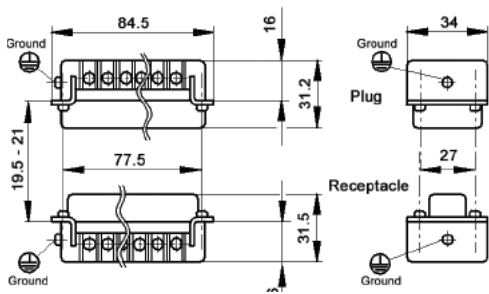

HBE 32 SCREW & CRIMP TERMINATED INSERTS

SCREW TERMINATED

View from Cable Side

CRIMP TERMINATED

Contacts Sold Separately

All dimensions are in mm.

HBE 32
Pg 374

Crimp Contacts
Page 271

Description	Plug	Receptacle
Screw Terminated with wire protection (#1-16)	10194000	10195000
Screw Terminated with wire protection (#17-32)	10202000	10203000
Screw Terminated without wire protection (#1-16)	10194100	10195100
Screw Terminated without wire protection (#17-32)	10202100	10203100
Crimp Terminated: Machine (#1-16)	10184000	10185000
Crimp Terminated: Machine (#17-32)	10184200	10185200

HBE 32 SCREWLESS SPRING CAGE CLAMP INSERTS

All dimensions are in mm.

View from Cable Side

Description	Plug	Receptacle
Screwless Cage Clamp (#1-16)	10400200	10401200
Screwless Cage Clamp (#17-32)	10400400	10401400