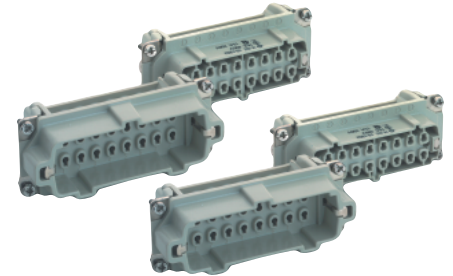

HBE 32 SCREW & CRIMP TERMINATED INSERTS

SCREW TERMINATED

View from Cable Side

CRIMP TERMINATED

Contacts Sold Separately

All dimensions are in mm.

HBE 32
Pg 374

Crimp Contacts
Page 271

Description	Plug	Receptacle
Screw Terminated with wire protection (#1-16)	10194000	10195000
Screw Terminated with wire protection (#17-32)	10202000	10203000
Screw Terminated without wire protection (#1-16)	10194100	10195100
Screw Terminated without wire protection (#17-32)	10202100	10203100
Crimp Terminated: Machine (#1-16)	10184000	10185000
Crimp Terminated: Machine (#17-32)	10184200	10185200

HBE 32 SCREWLESS SPRING CAGE CLAMP INSERTS

All dimensions are in mm.

View from Cable Side

Description	Plug	Receptacle
Screwless Cage Clamp (#1-16)	10400200	10401200
Screwless Cage Clamp (#17-32)	10400400	10401400