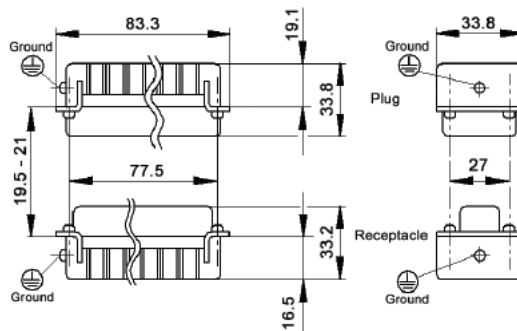

HBE 32 SCREW & CRIMP TERMINATED INSERTS

SCREW TERMINATED

View from Cable Side

CRIMP TERMINATED

Contacts Sold Separately

All dimensions are in mm.

HBE 32
Pg 374

Crimp Contacts
Page 271

Description	Plug	Receptacle
Screw Terminated with wire protection (#1-16)	10194000	10195000
Screw Terminated with wire protection (#17-32)	10202000	10203000
Screw Terminated without wire protection (#1-16)	10194100	10195100
Screw Terminated without wire protection (#17-32)	10202100	10203100
Crimp Terminated: Machine (#1-16)	10184000	10185000
Crimp Terminated: Machine (#17-32)	10184200	10185200

HBE 32 SCREWLESS SPRING CAGE CLAMP INSERTS

All dimensions are in mm.

View from Cable Side

Description	Plug	Receptacle
Screwless Cage Clamp (#1-16)	10400200	10401200
Screwless Cage Clamp (#17-32)	10400400	10401400