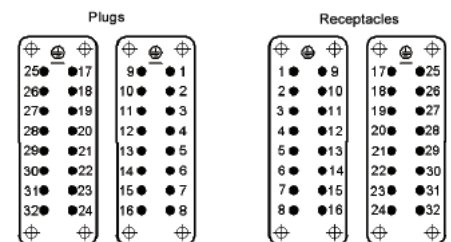

HBE 32 SCREW & CRIMP TERMINATED INSERTS

SCREW TERMINATED

View from Cable Side

CRIMP TERMINATED

Contacts Sold Separately

All dimensions are in mm.

HBE 32
Pg 374

Crimp Contacts
Page 271

Description	Plug	Receptacle
Screw Terminated with wire protection (#1-16)	10194000	10195000
Screw Terminated with wire protection (#17-32)	10202000	10203000
Screw Terminated without wire protection (#1-16)	10194100	10195100
Screw Terminated without wire protection (#17-32)	10202100	10203100
Crimp Terminated: Machine (#1-16)	10184000	10185000
Crimp Terminated: Machine (#17-32)	10184200	10185200

HBE 32 SCREWLESS SPRING CAGE CLAMP INSERTS

All dimensions are in mm.

View from Cable Side

Description	Plug	Receptacle
Screwless Cage Clamp (#1-16)	10400200	10401200
Screwless Cage Clamp (#17-32)	10400400	10401400