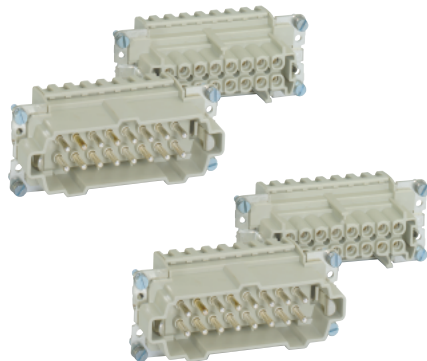

HBE 32 SCREW & CRIMP TERMINATED INSERTS

SCREW TERMINATED

View from Cable Side

CRIMP TERMINATED

Contacts Sold Separately

All dimensions are in mm.

HBE 32
Pg 374

Crimp Contacts
Page 271

Description	Plug	Receptacle
Screw Terminated with wire protection (#1-16)	10194000	10195000
Screw Terminated with wire protection (#17-32)	10202000	10203000
Screw Terminated without wire protection (#1-16)	10194100	10195100
Screw Terminated without wire protection (#17-32)	10202100	10203100
Crimp Terminated: Machine (#1-16)	10184000	10185000
Crimp Terminated: Machine (#17-32)	10184200	10185200

HBE 32 SCREWLESS SPRING CAGE CLAMP INSERTS

All dimensions are in mm.

View from Cable Side

Description	Plug	Receptacle
Screwless Cage Clamp (#1-16)	10400200	10401200
Screwless Cage Clamp (#17-32)	10400400	10401400