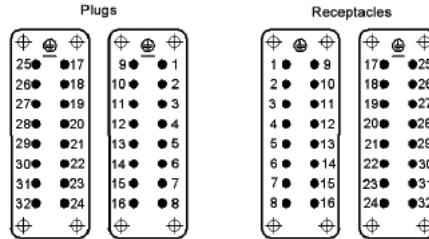

HBE 32 SCREW & CRIMP TERMINATED INSERTS

SCREW TERMINATED

View from Cable Side

CRIMP TERMINATED

Contacts Sold Separately

All dimensions are in mm.

HBE 32
Pg 374

Crimp Contacts
Page 271

Description	Plug	Receptacle
Screw Terminated with wire protection (#1-16)	10194000	10195000
Screw Terminated with wire protection (#17-32)	10202000	10203000
Screw Terminated without wire protection (#1-16)	10194100	10195100
Screw Terminated without wire protection (#17-32)	10202100	10203100
Crimp Terminated: Machine (#1-16)	10184000	10185000
Crimp Terminated: Machine (#17-32)	10184200	10185200

HBE 32 SCREWLESS SPRING CAGE CLAMP INSERTS

All dimensions are in mm.

View from Cable Side

Description	Plug	Receptacle
Screwless Cage Clamp (#1-16)	10400200	10401200
Screwless Cage Clamp (#17-32)	10400400	10401400