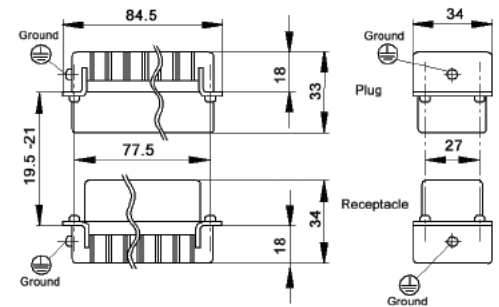

HBE 32 SCREW & CRIMP TERMINATED INSERTS

SCREW TERMINATED

View from Cable Side

CRIMP TERMINATED

Contacts Sold Separately

All dimensions are in mm.

HBE 32
Pg 374

Crimp Contacts
Page 271

Description	Plug	Receptacle
Screw Terminated with wire protection (#1-16)	10194000	10195000
Screw Terminated with wire protection (#17-32)	10202000	10203000
Screw Terminated without wire protection (#1-16)	10194100	10195100
Screw Terminated without wire protection (#17-32)	10202100	10203100
Crimp Terminated: Machine (#1-16)	10184000	10185000
Crimp Terminated: Machine (#17-32)	10184200	10185200

HBE 32 SCREWLESS SPRING CAGE CLAMP INSERTS

All dimensions are in mm.

View from Cable Side

Description	Plug	Receptacle
Screwless Cage Clamp (#1-16)	10400200	10401200
Screwless Cage Clamp (#17-32)	10400400	10401400